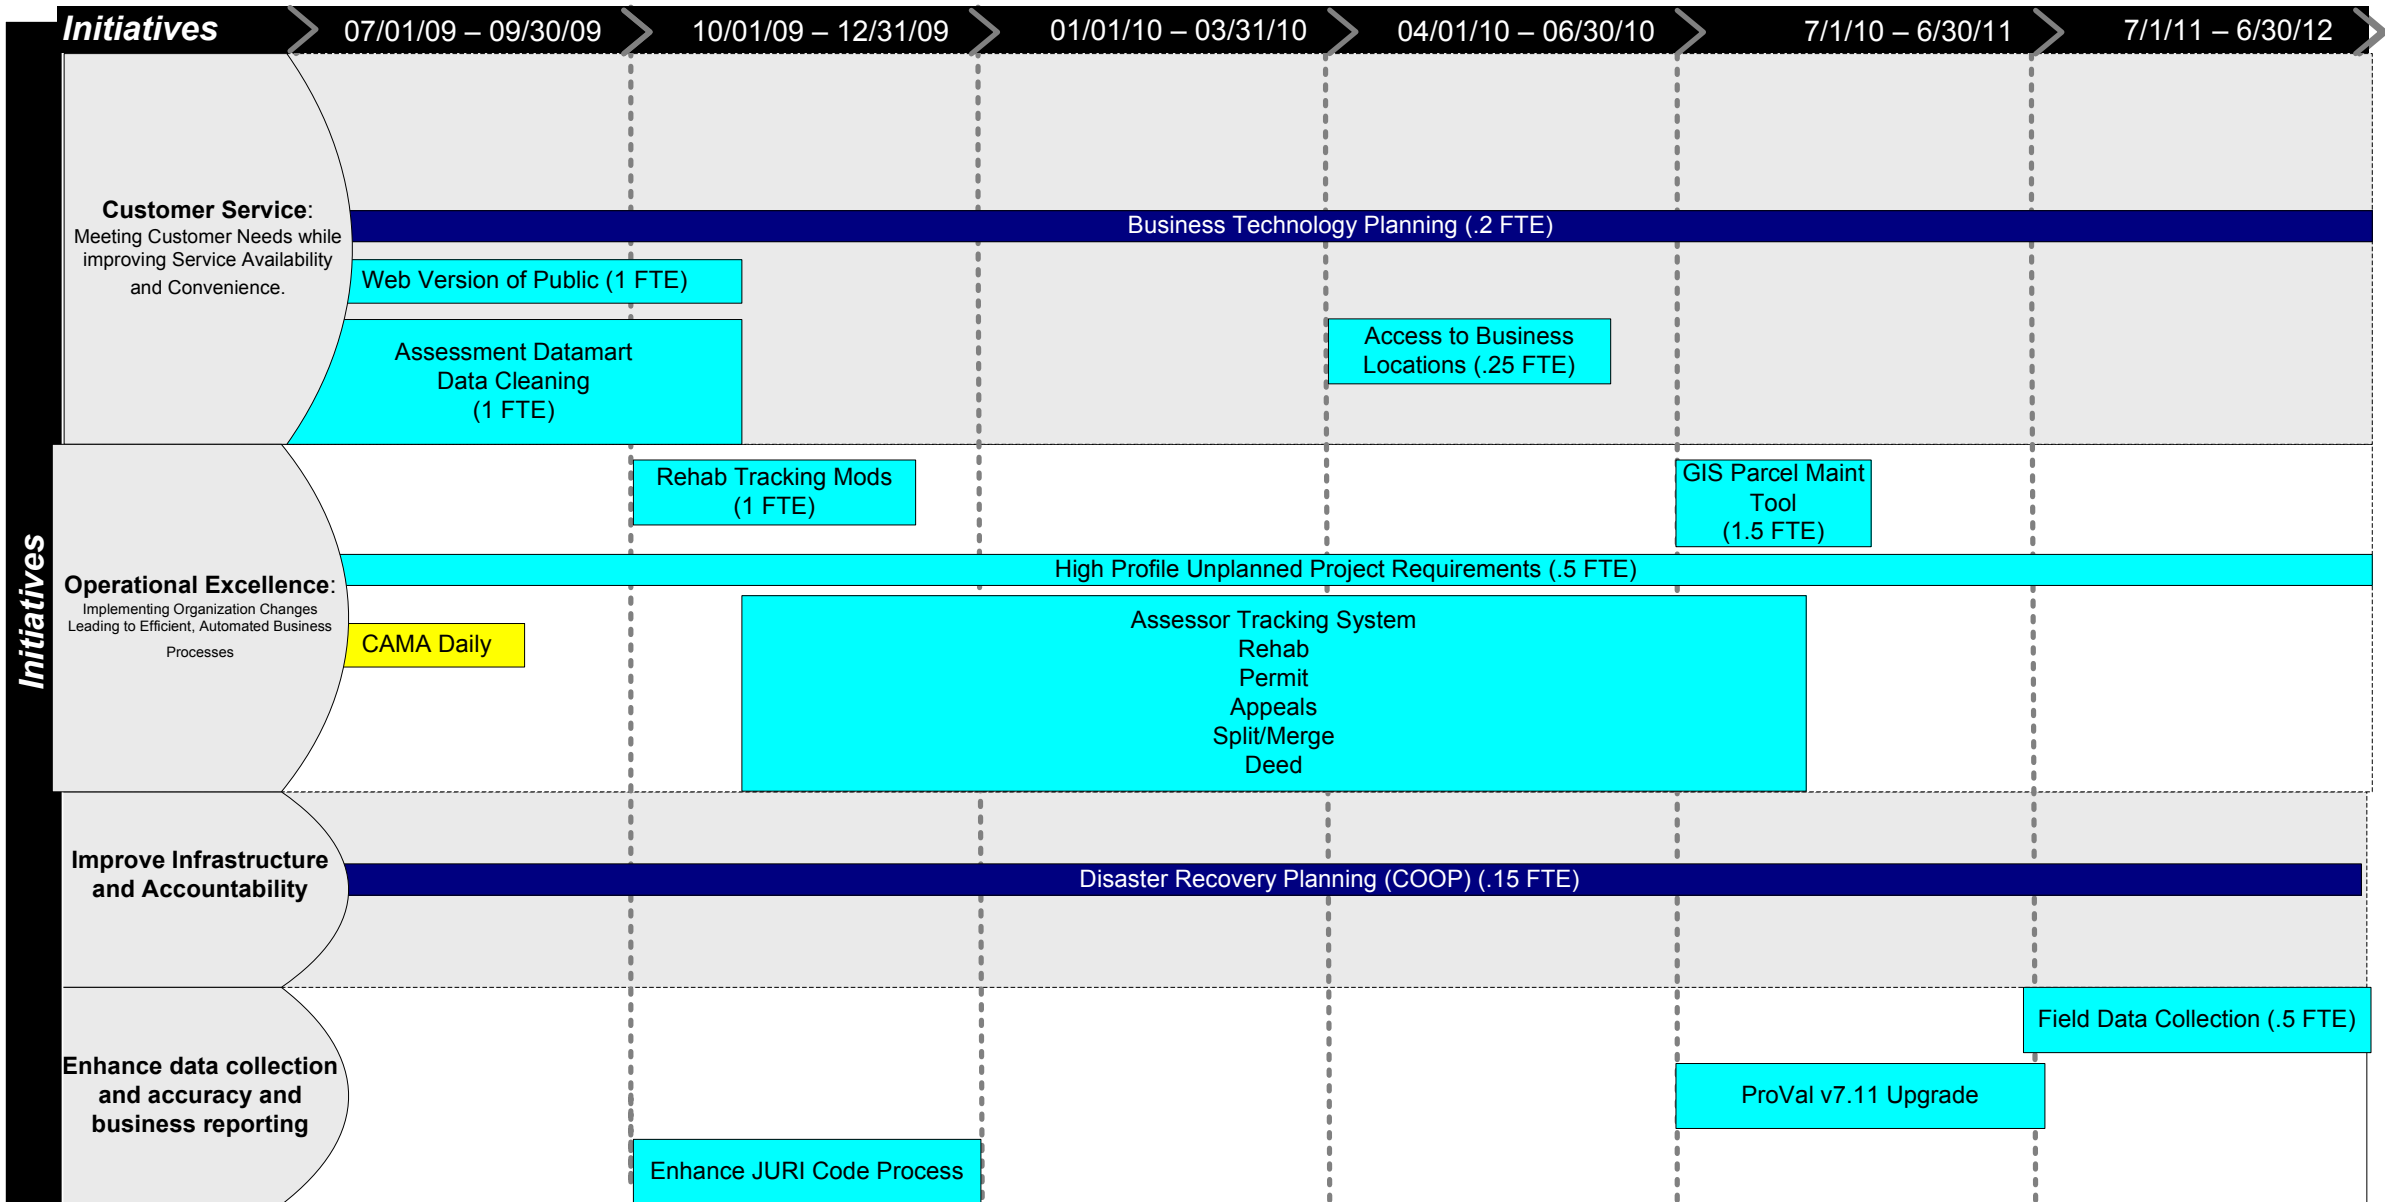

Assessors Office – Business Technology Roadmap

Department
Enterprise
Other Dept
New Project
In Progress