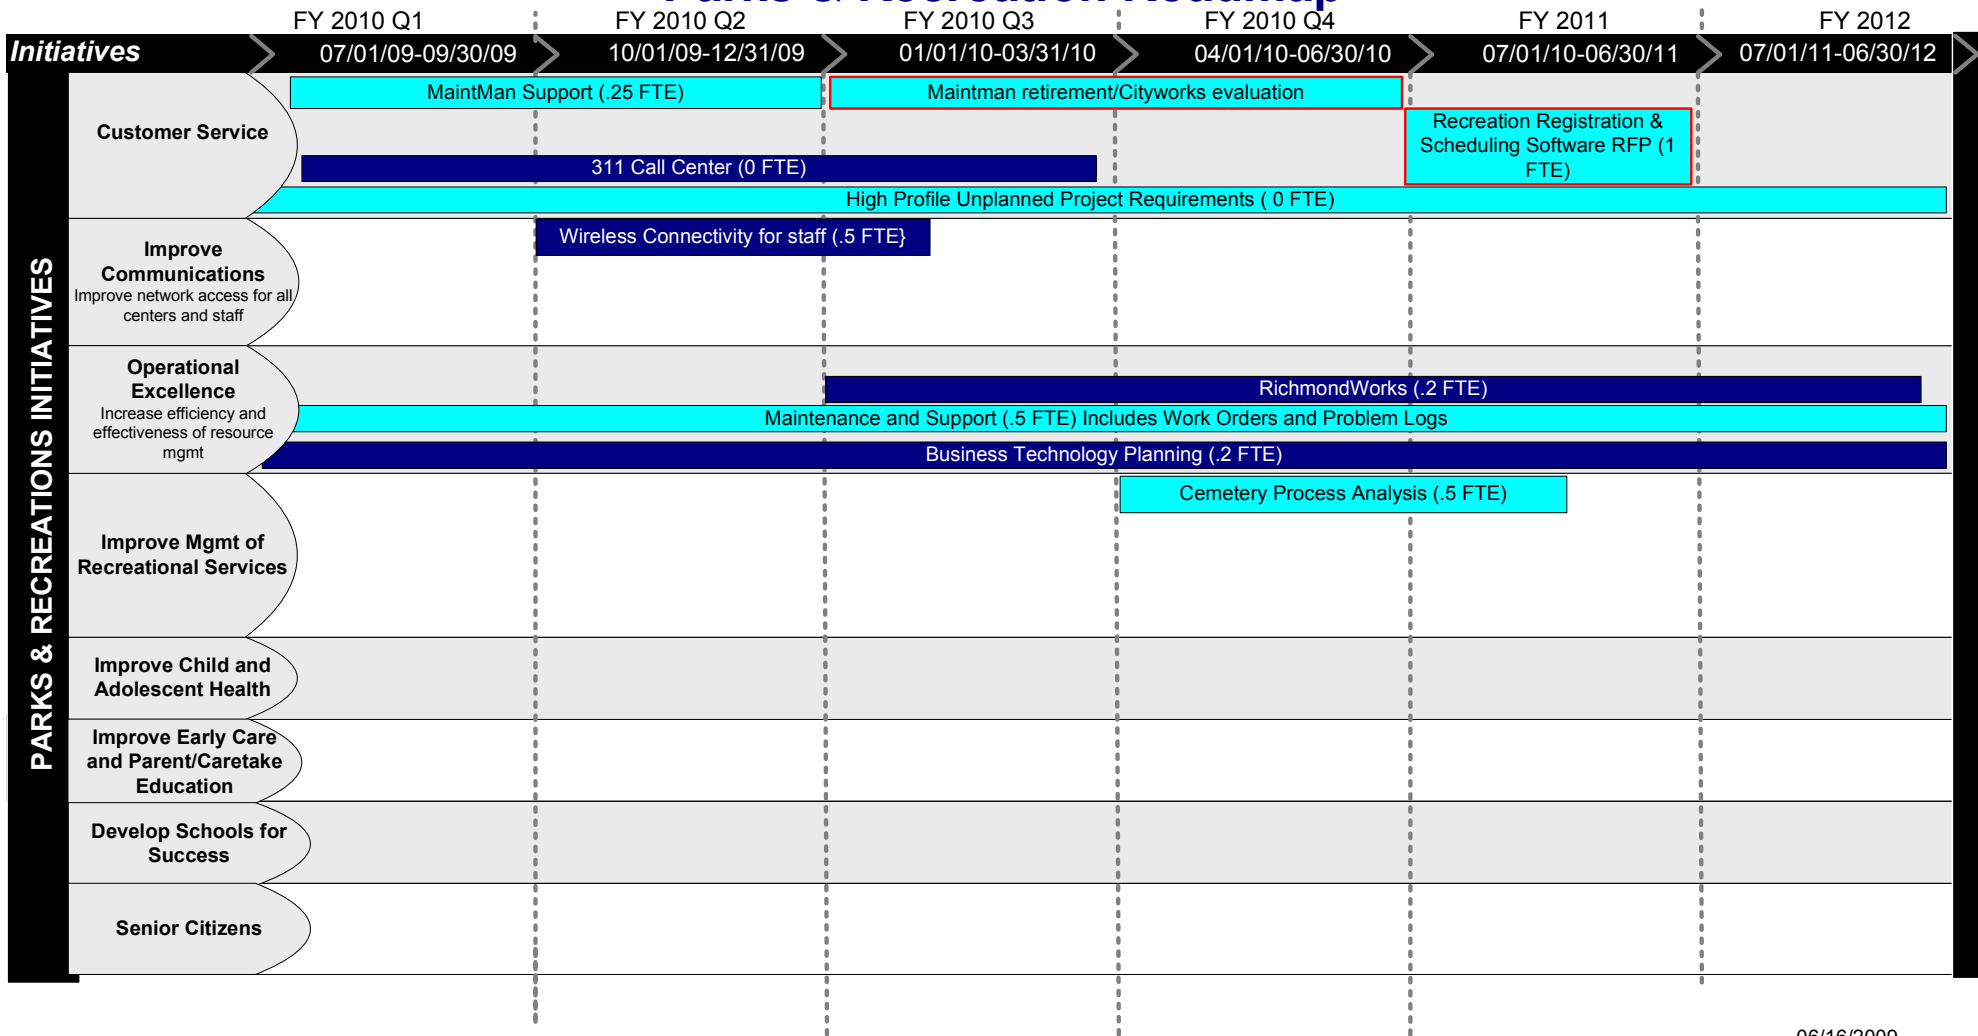

Parks & Recreation Roadmap

Department
Enterprise
New Project