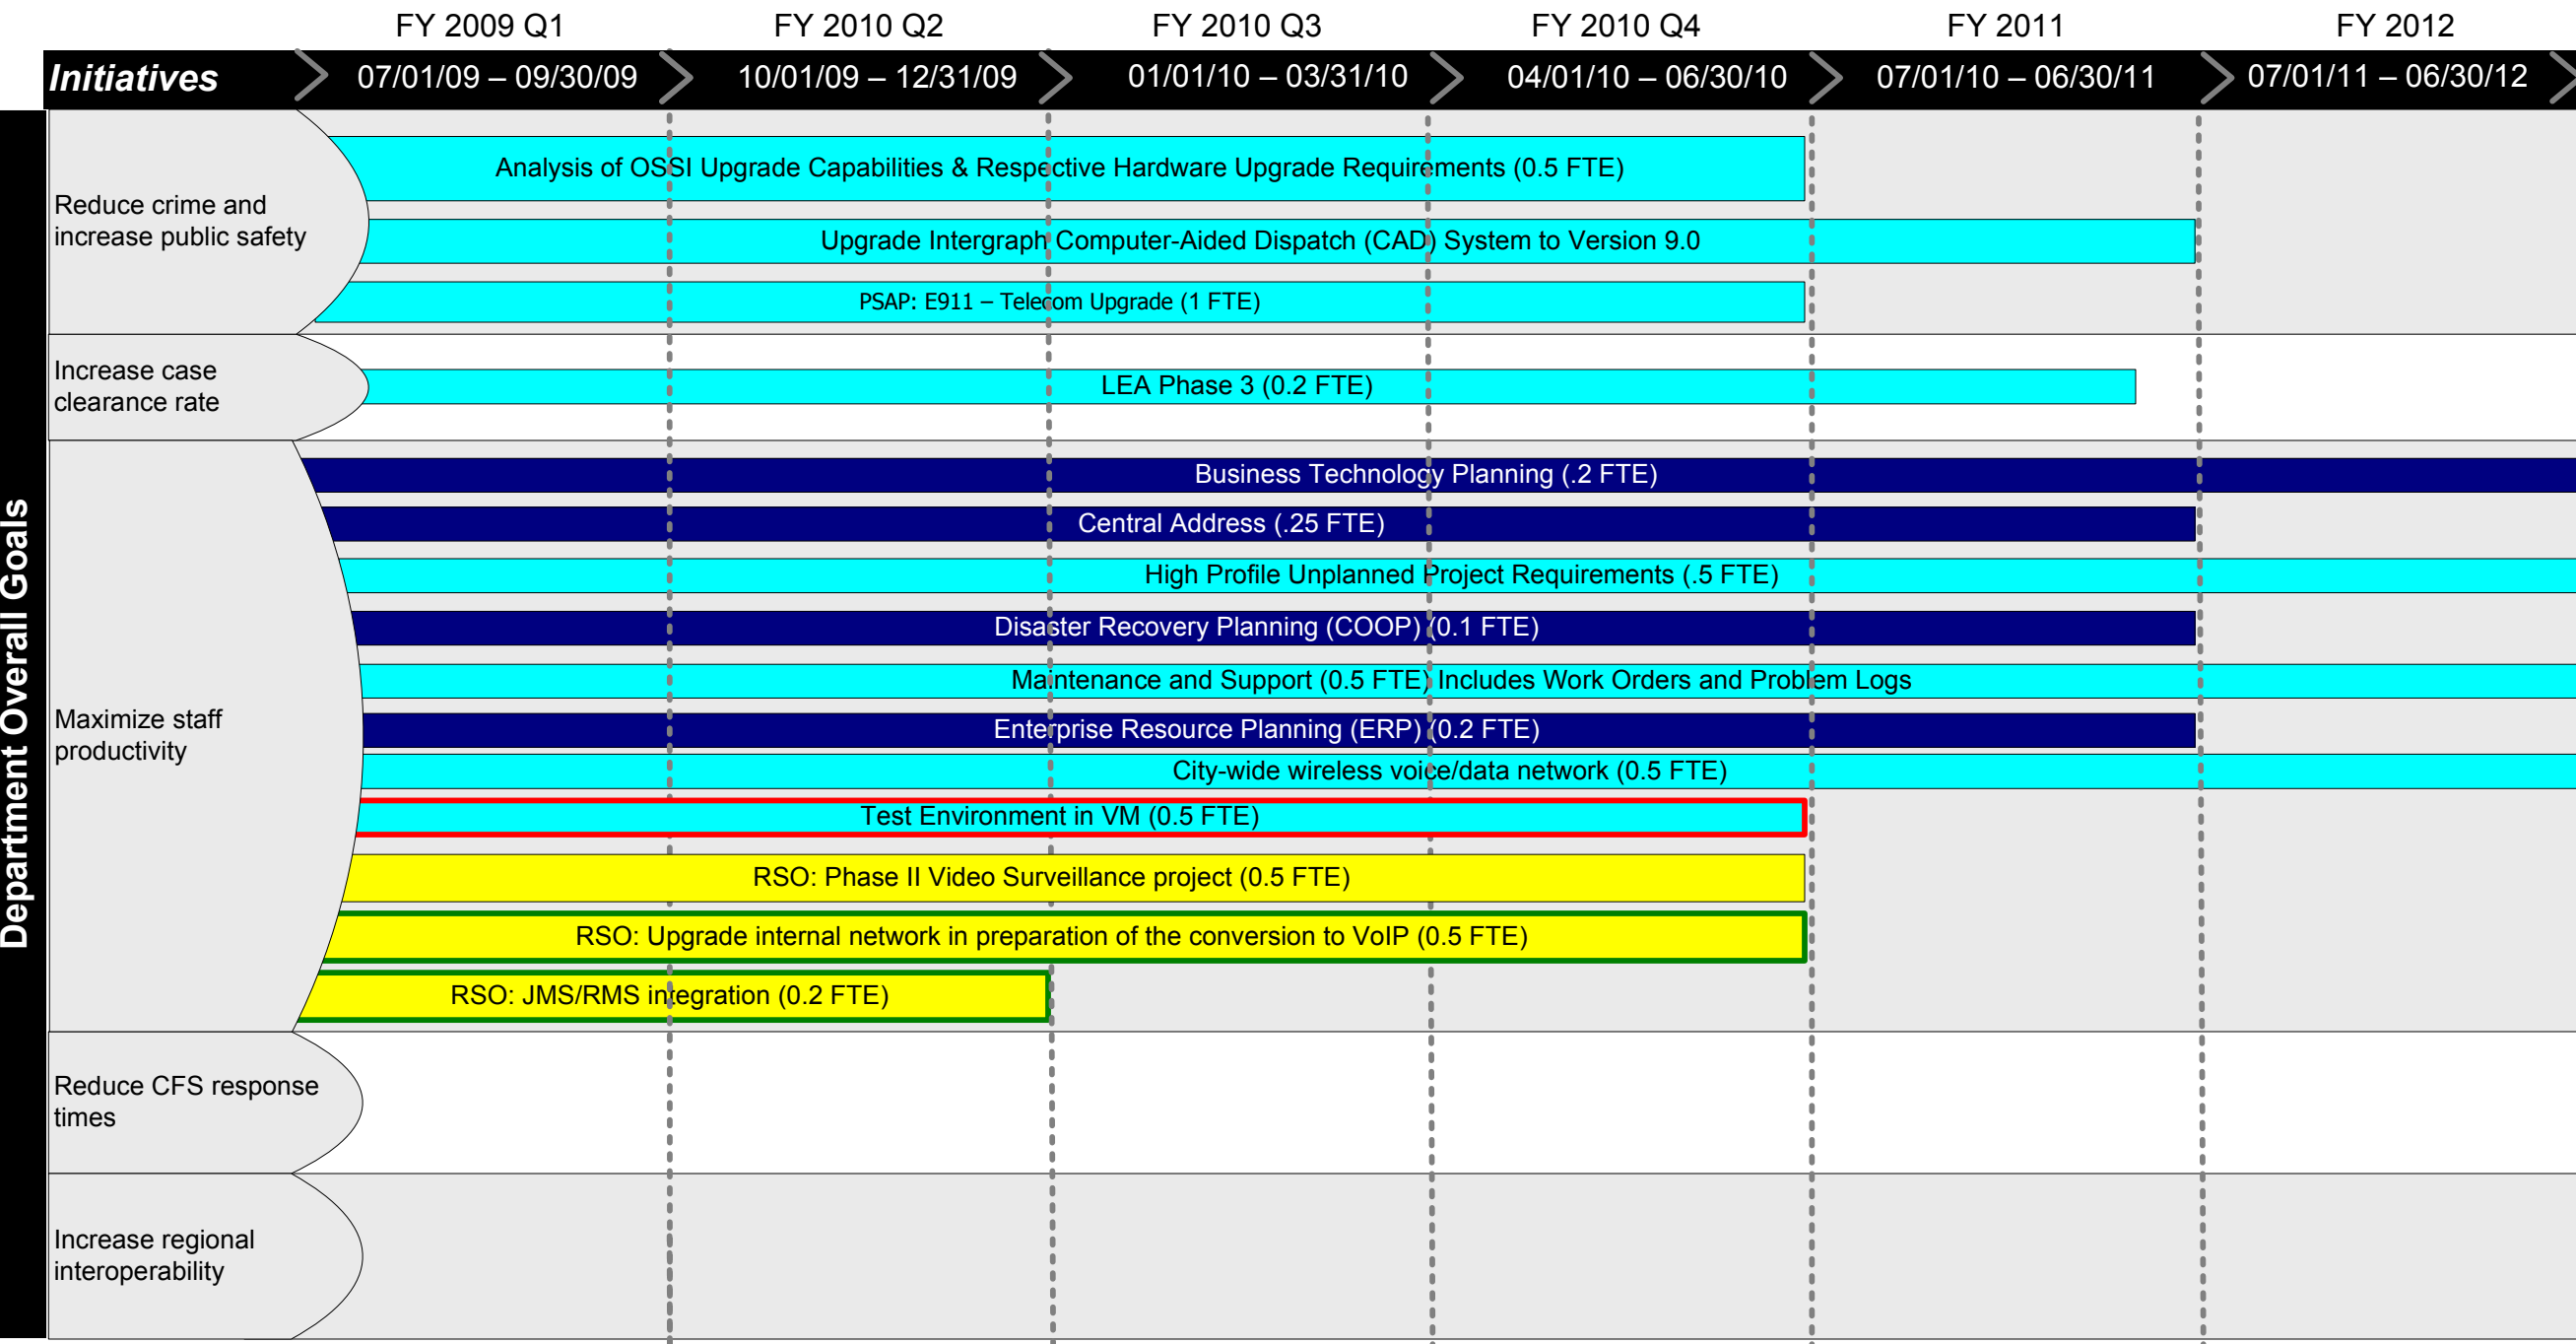

RPD Business Technology Roadmap

Department
Enterprise
Other Dept
New Project
Outside City System
In-Progress