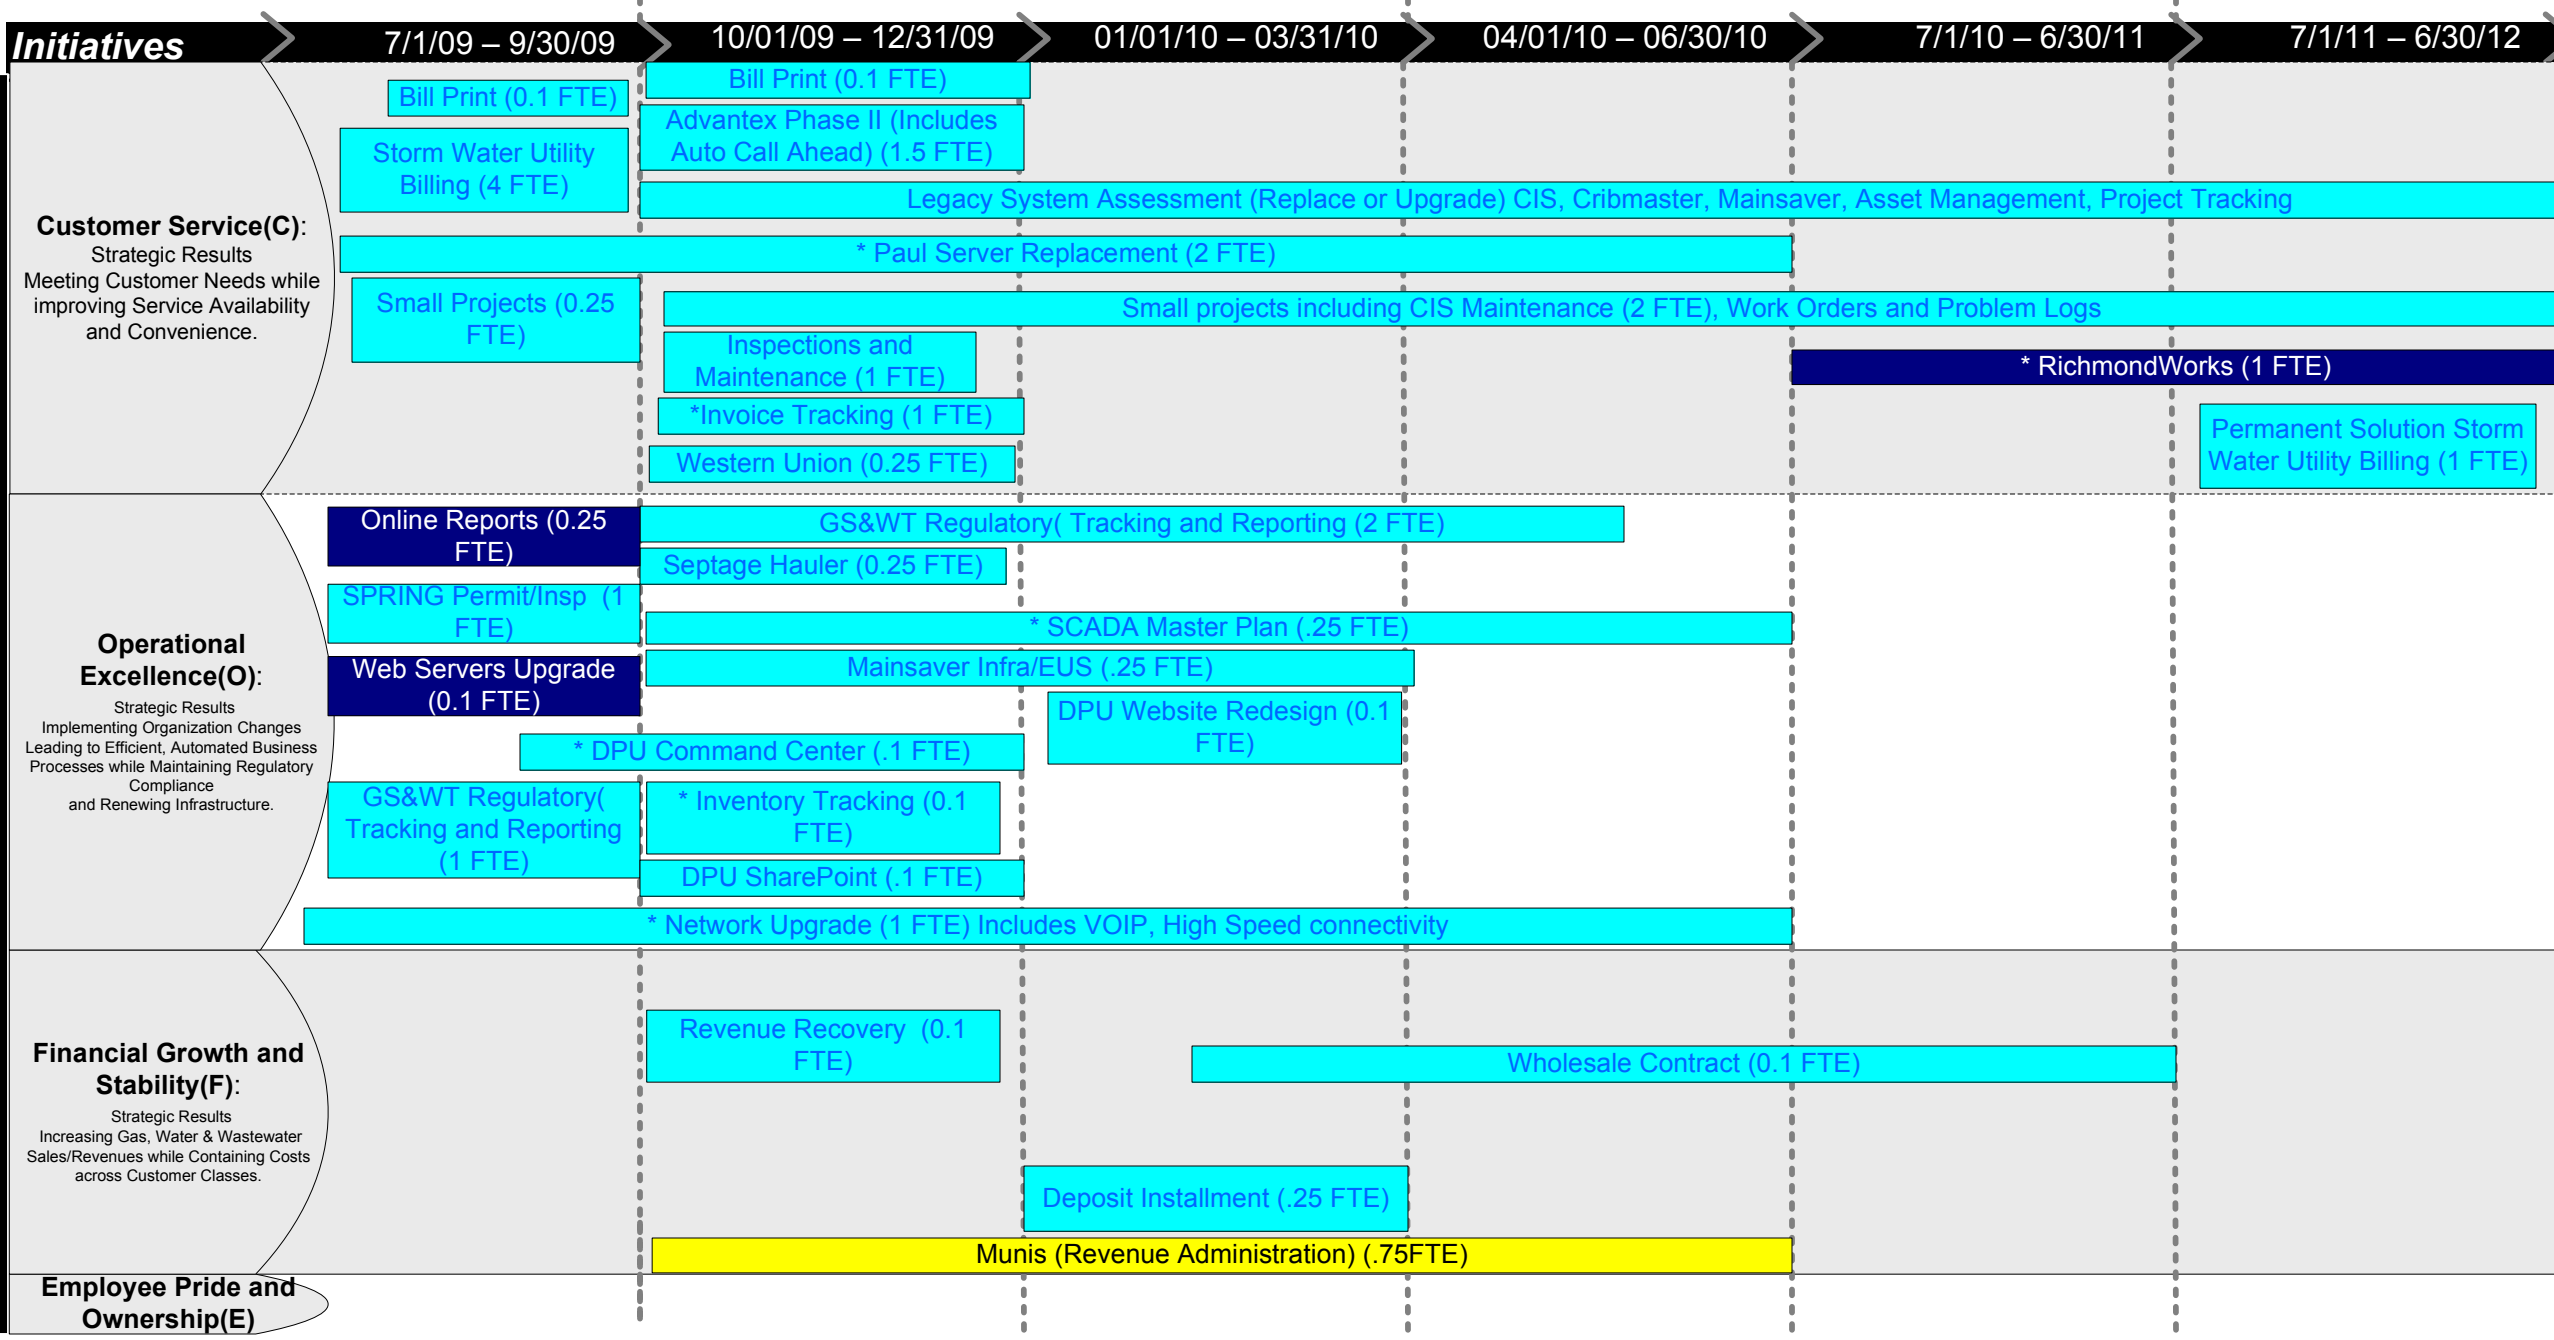

# DPU Business Technology Roadmap

D P U GOA L: Quality Customer Service at Lowest Cost

Department

Enterprise

Other Dept

Project with \* uses other DIT resource