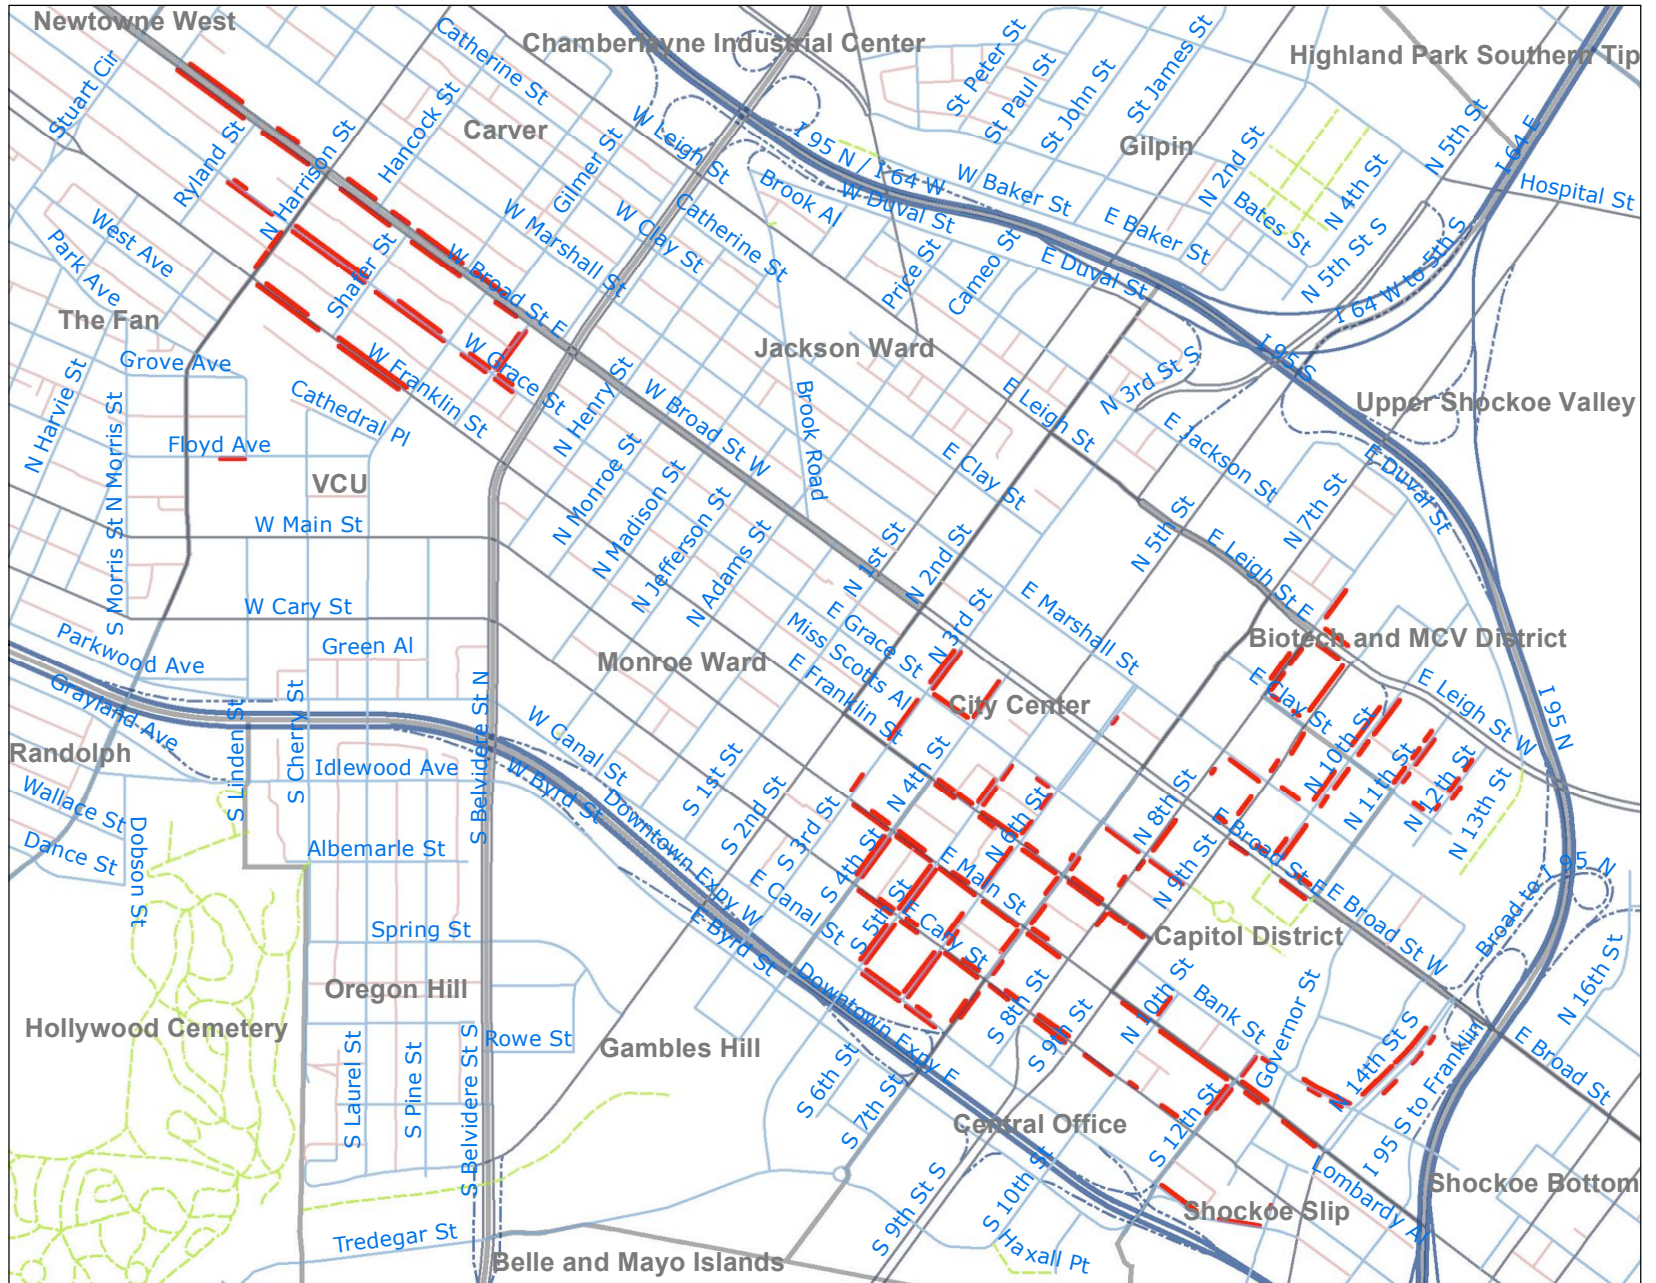

Metered Parking Locations

City of Richmond, VA
Geographic Information Systems

Exhibit C

Legend

- ParkingMeterLocations
- Neighborhoods

Location Reference