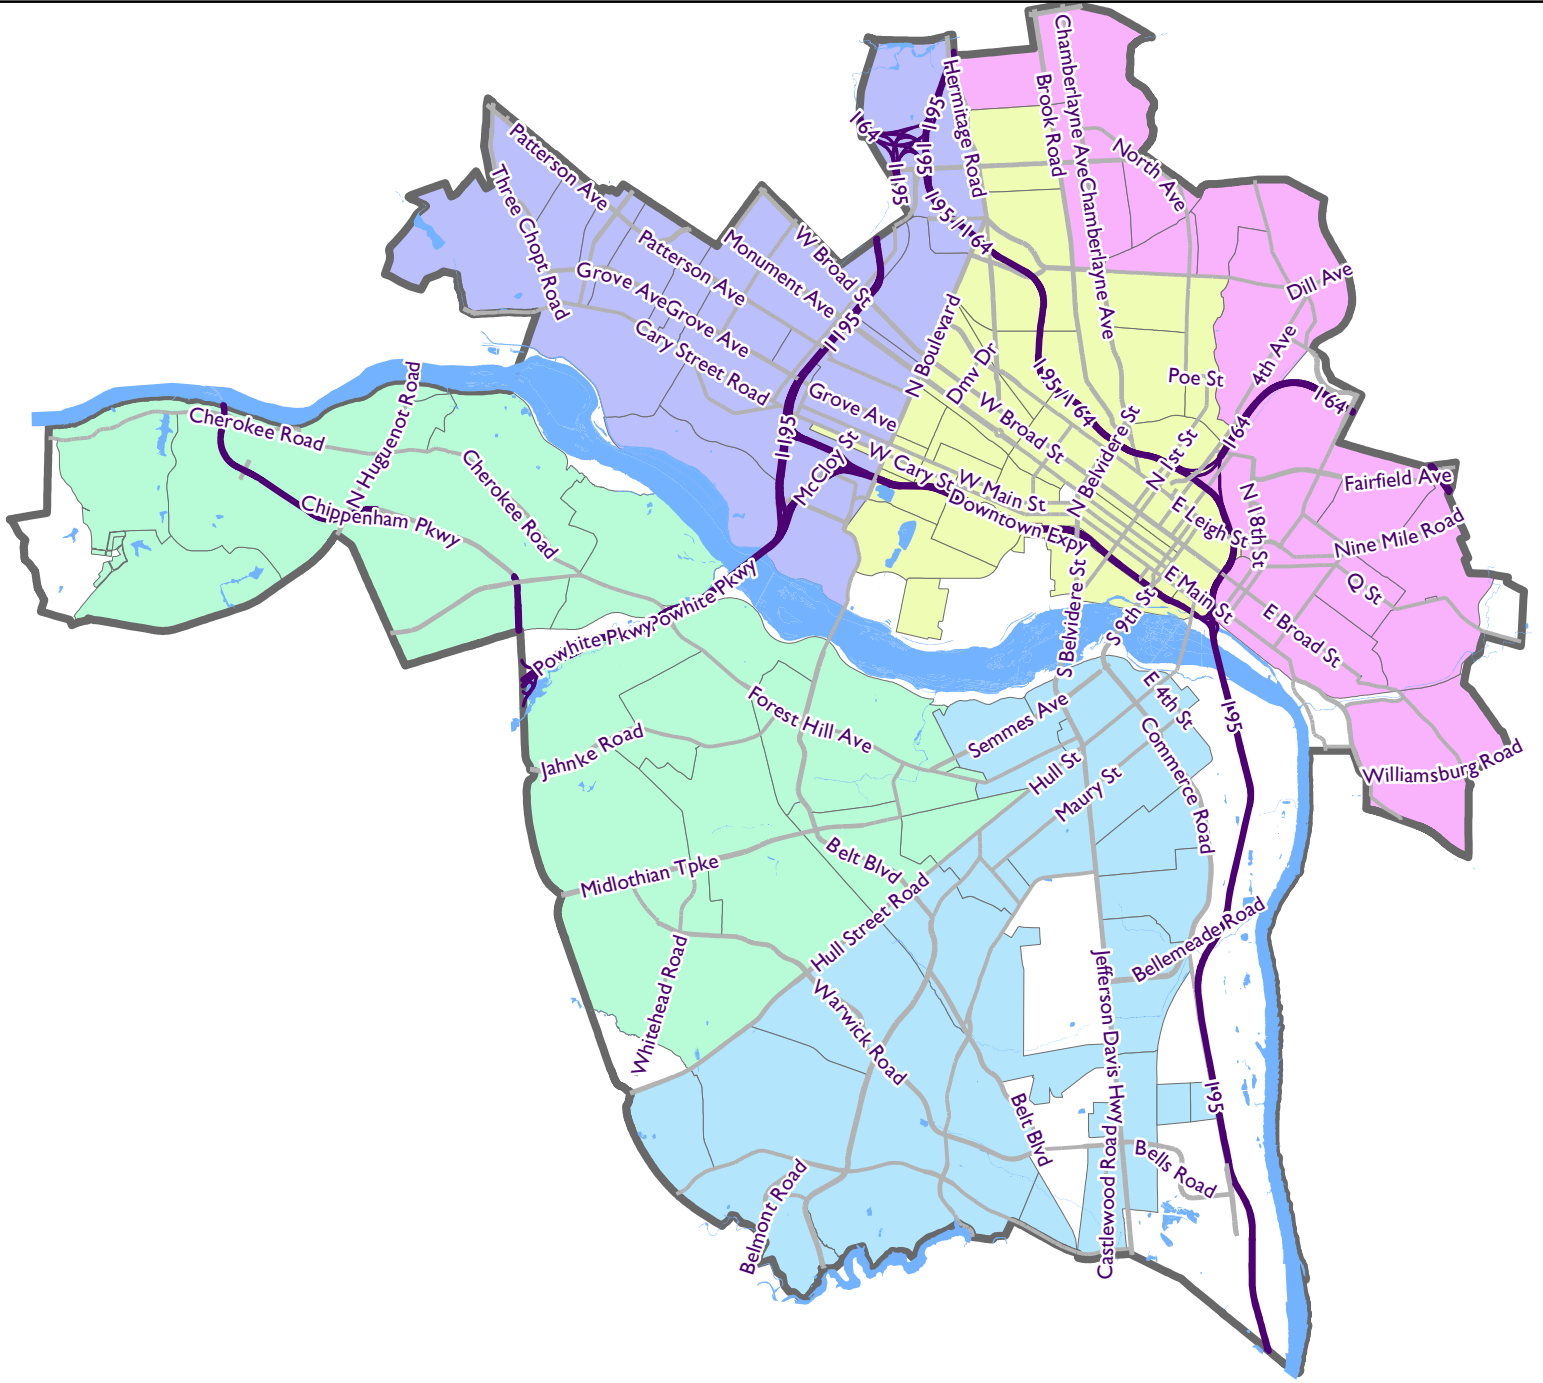

Solid Waste Routes: Schedule

City of Richmond, VA
Geographic Information Systems

Legend

1. **Schedule**
2. Monday
   - Tuesday
   - Wednesday
   - Thursday
   - Friday
   - City Boundary