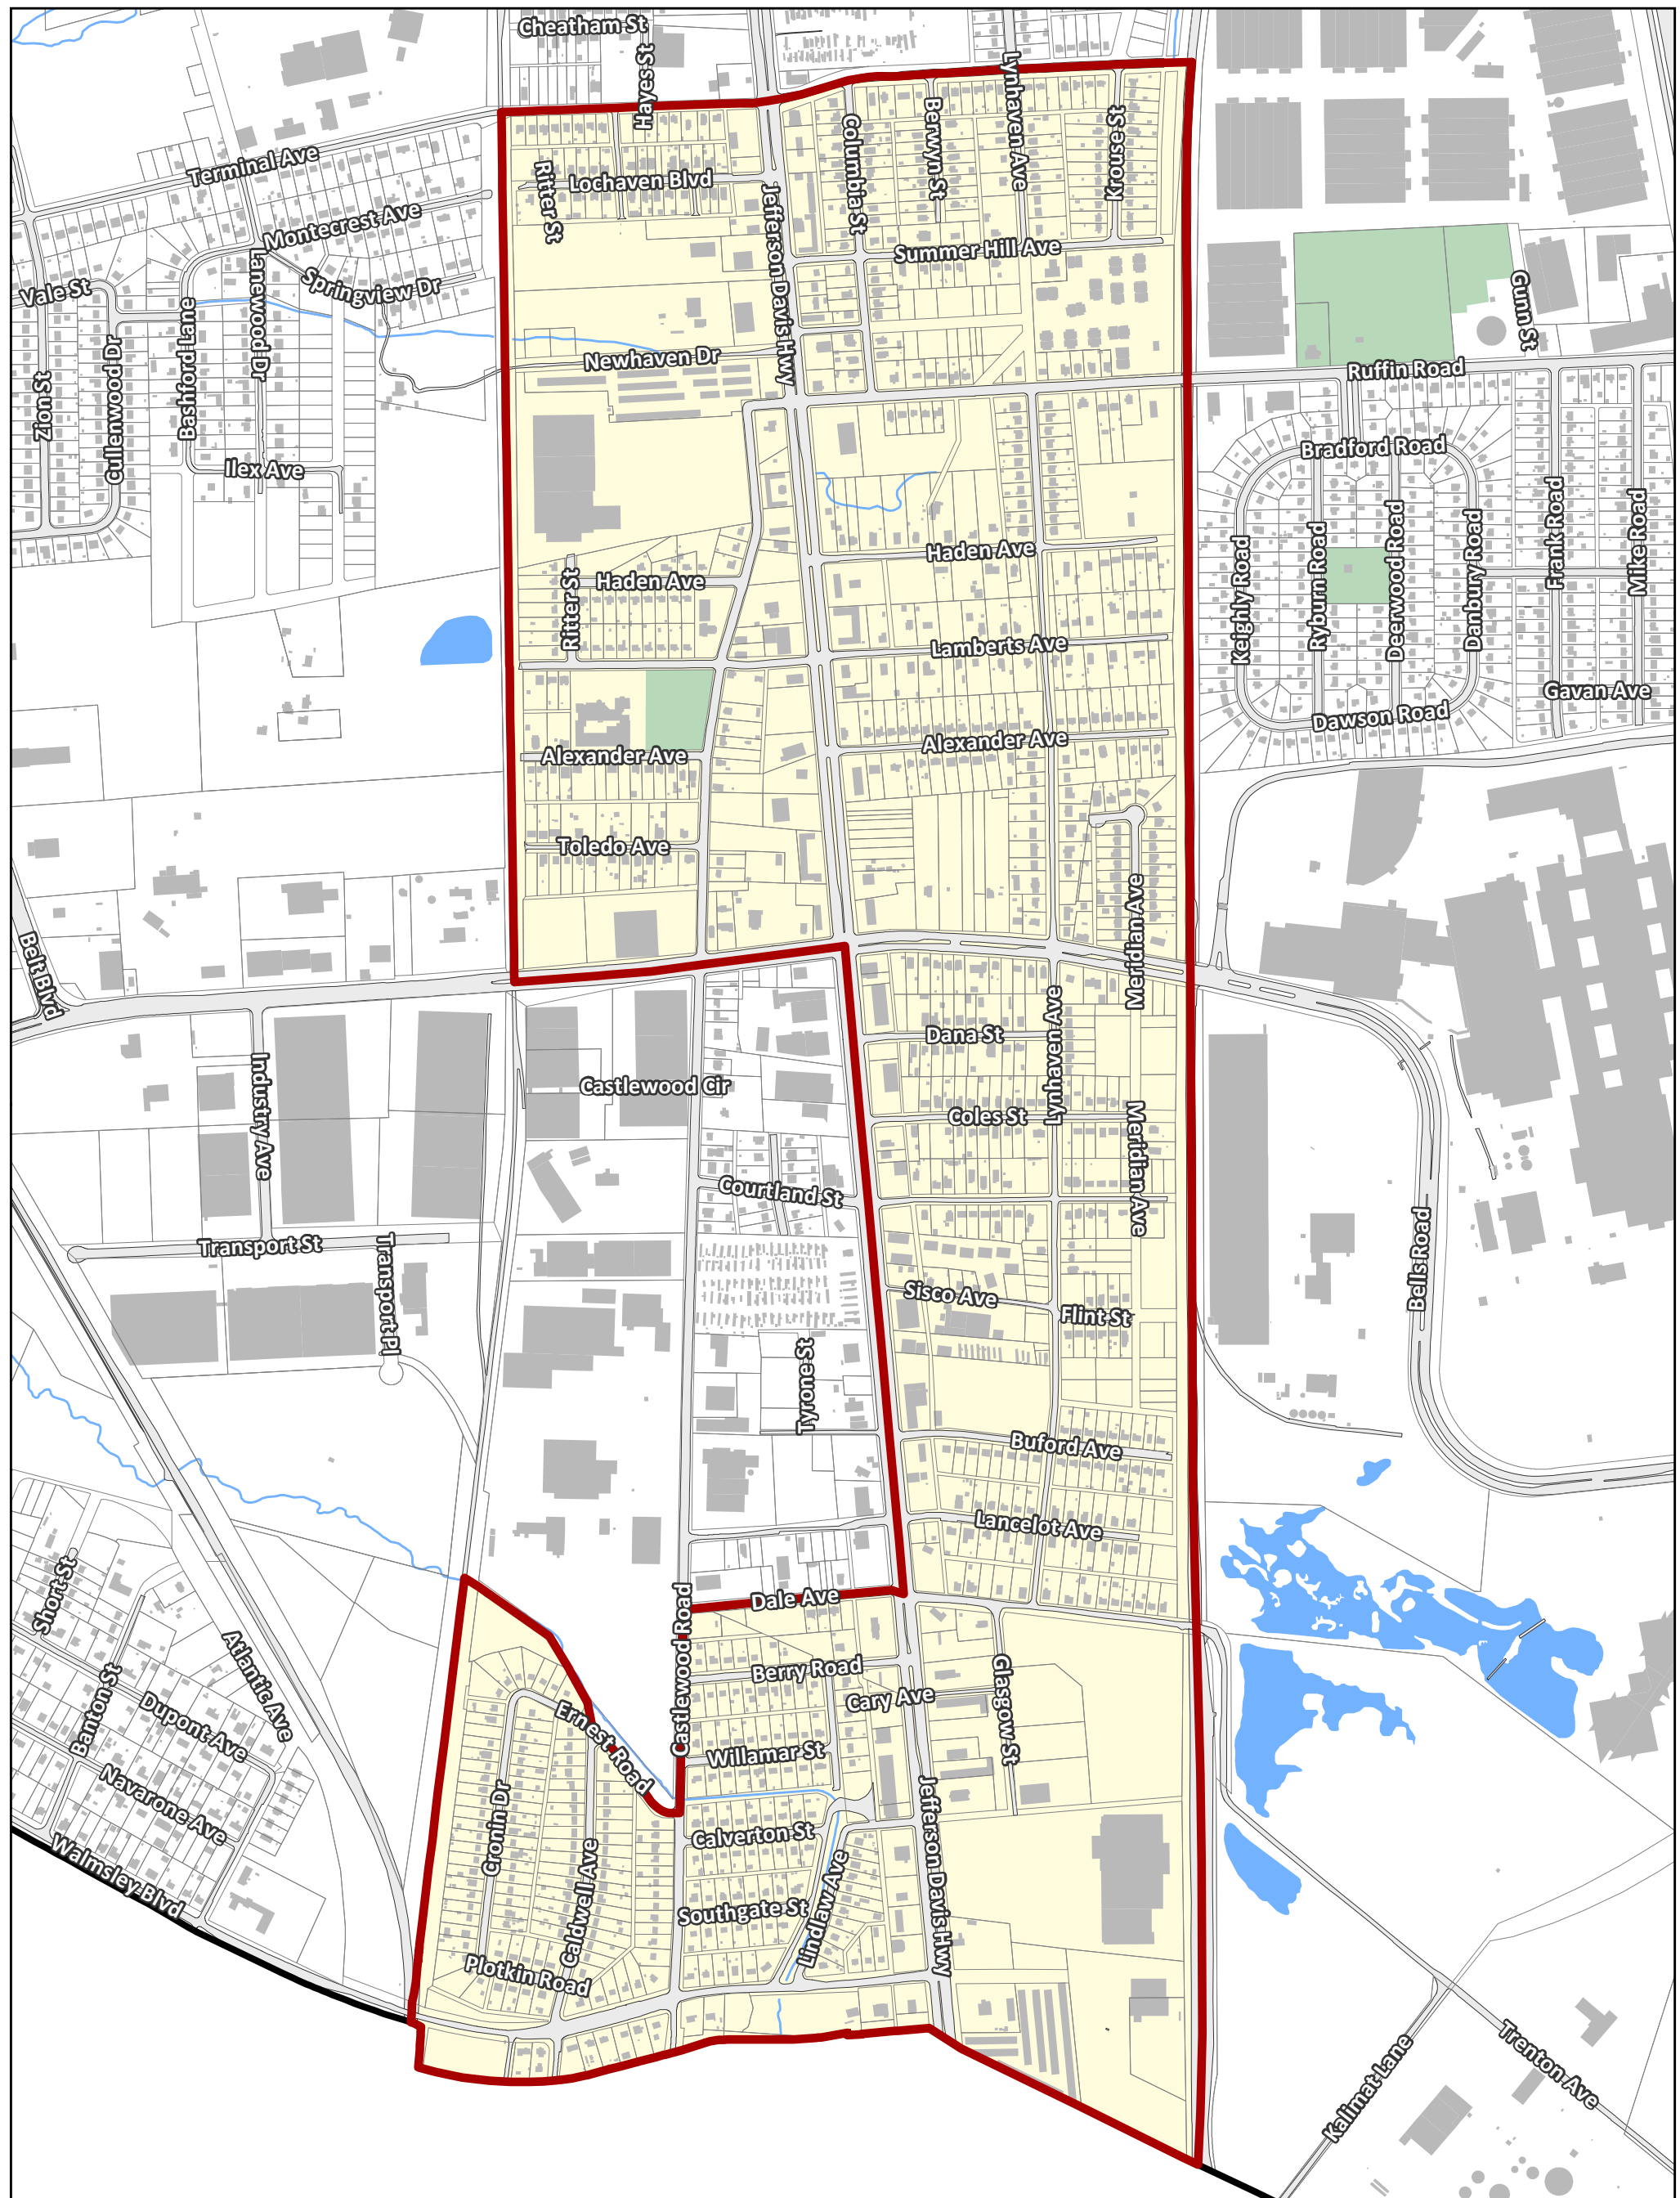

Jefferson Davis Neighborhood Civic Association

City of Richmond, VA

Geographic Information Systems

- Association Boundary
- City Boundary
- Parcels
- Buildings
- Parks & Open Space
- Water

Disclaimer:
The City of Richmond assumes no liability either for any errors, omissions, or inaccuracies in the information provided regardless of the cause of such or for any decision made, action taken, or action not taken by the user in reliance upon any maps or information rovided herein.