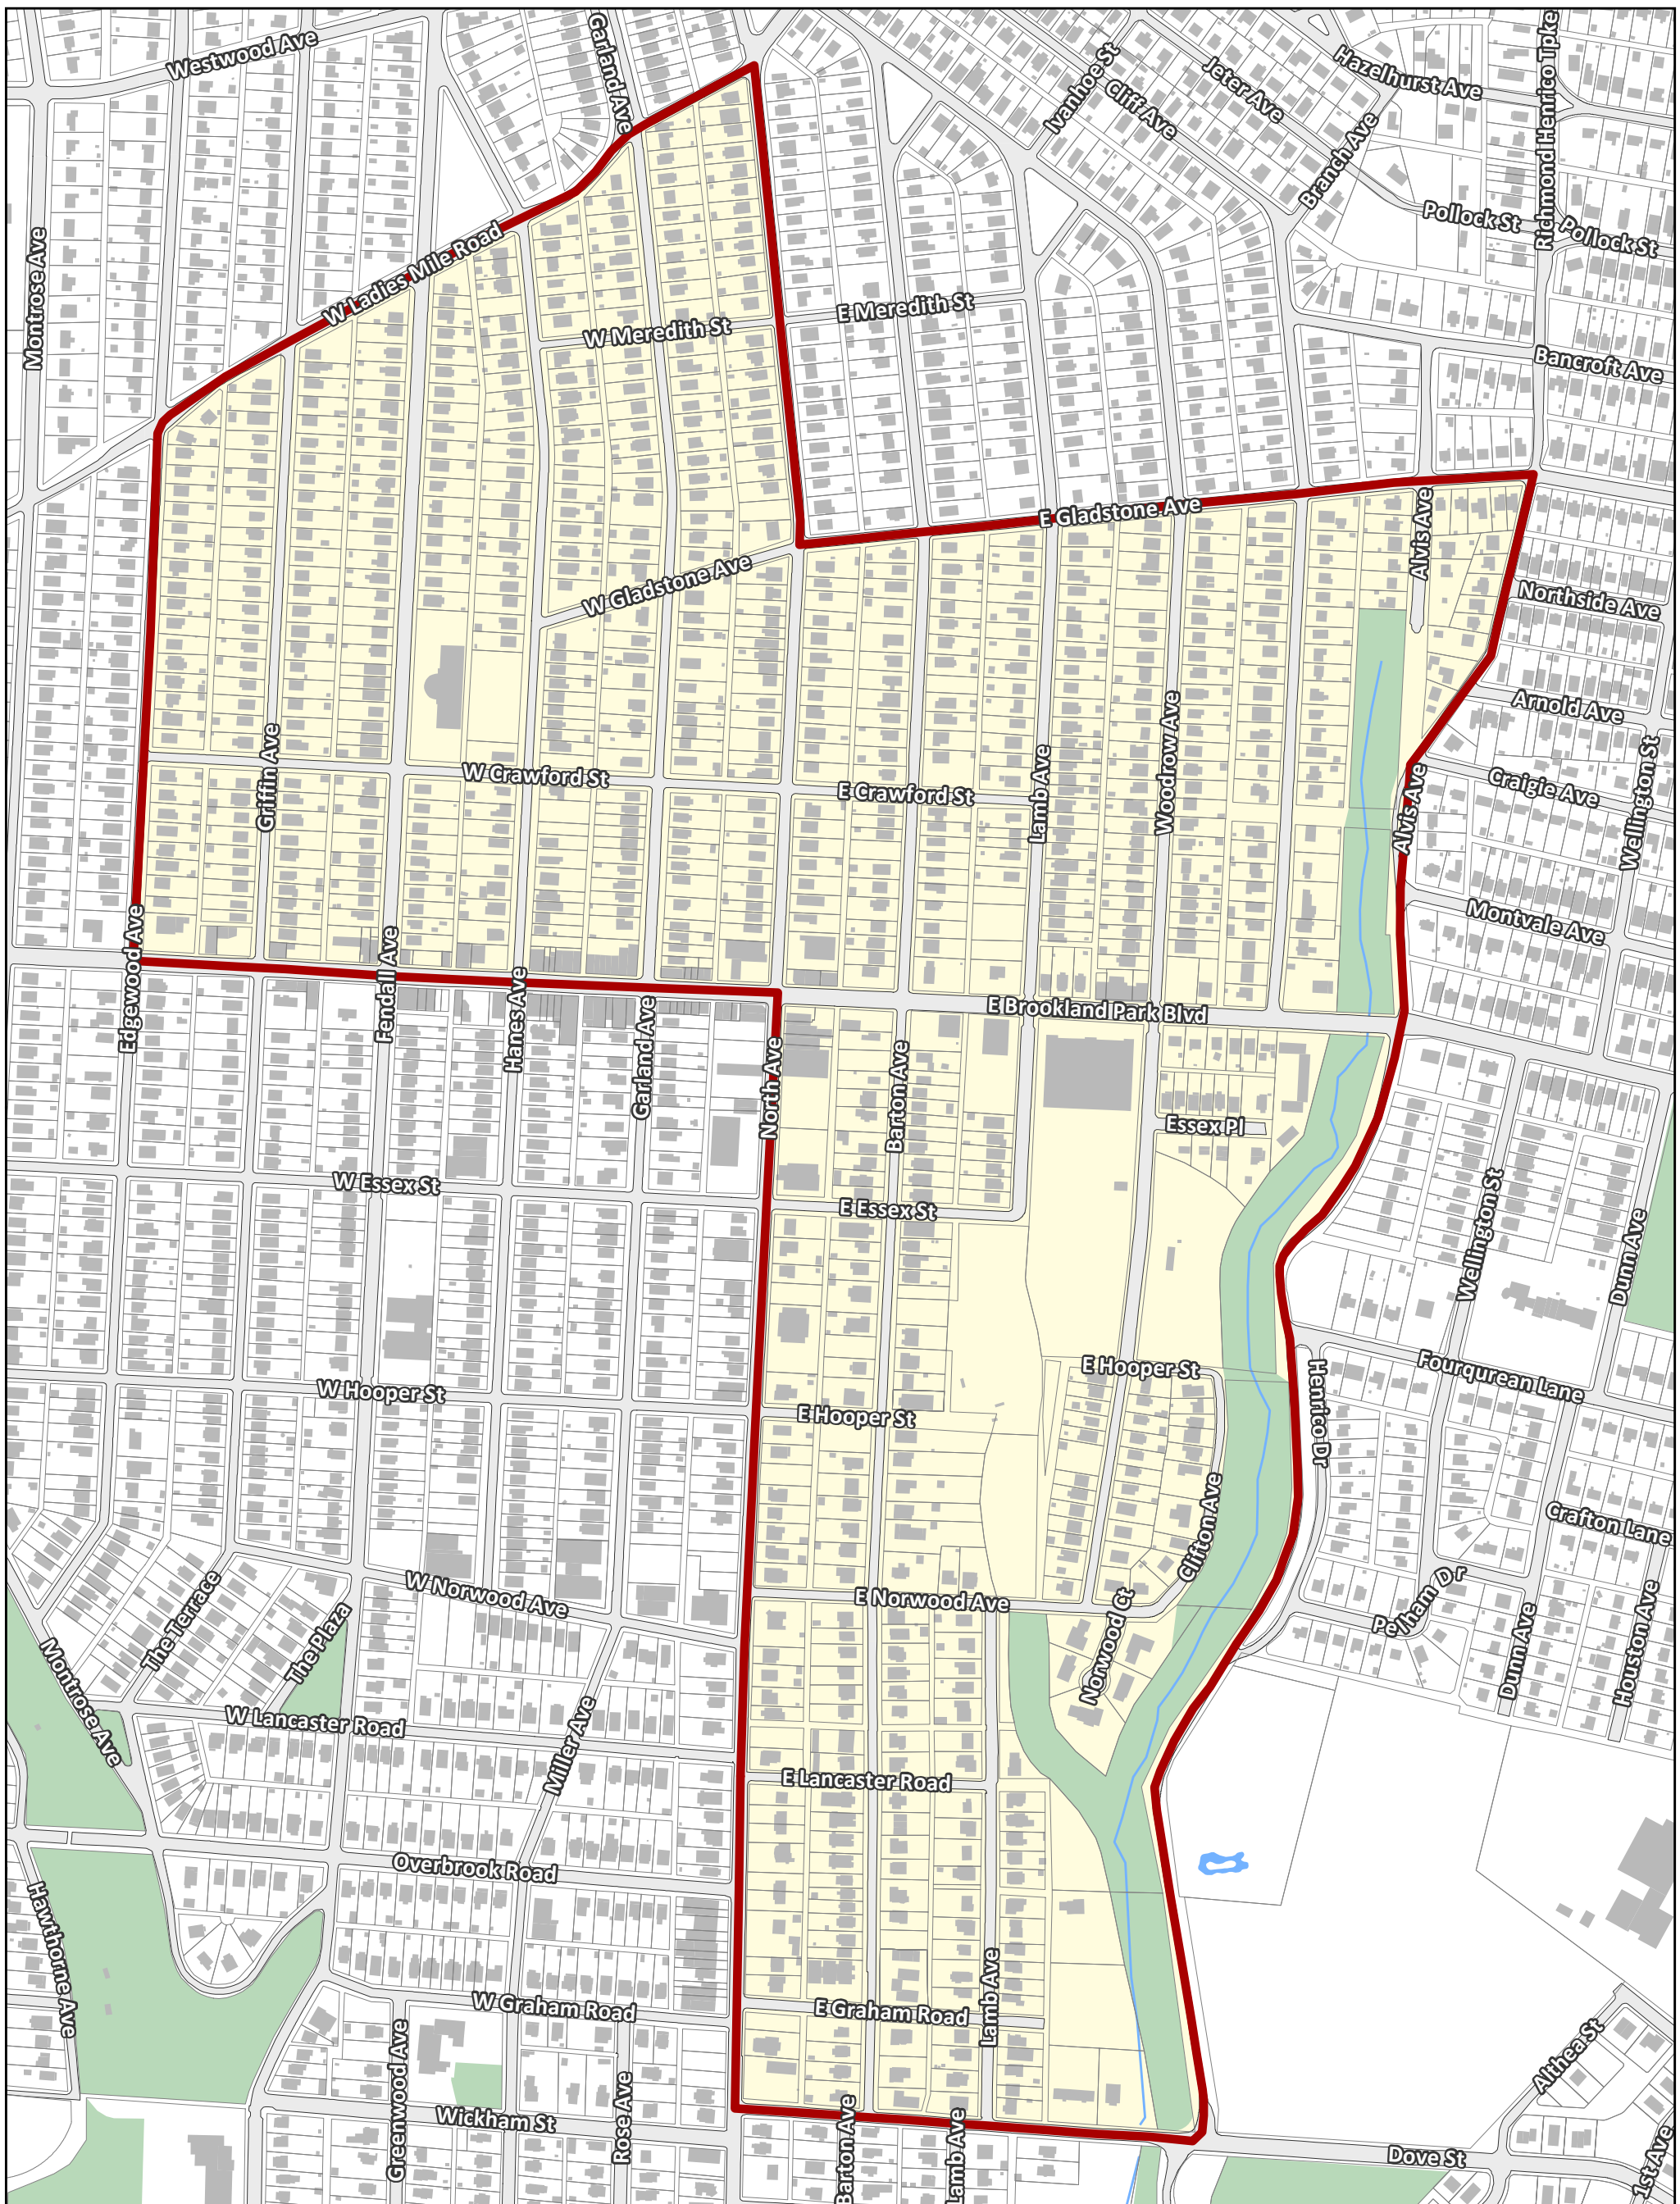

North Barton Heights Association

City of Richmond, VA

Geographic Information Systems

- Association Boundary
- City Boundary
- Parcels
- Buildings
- Parks & Open Space
- Water

Disclaimer:
The City of Richmond assumes no liability either for any errors, omissions, or inaccuracies in the information provided regardless of the cause of such or for any decision made, action taken, or action not taken by the user in reliance upon any maps or information provided herein.