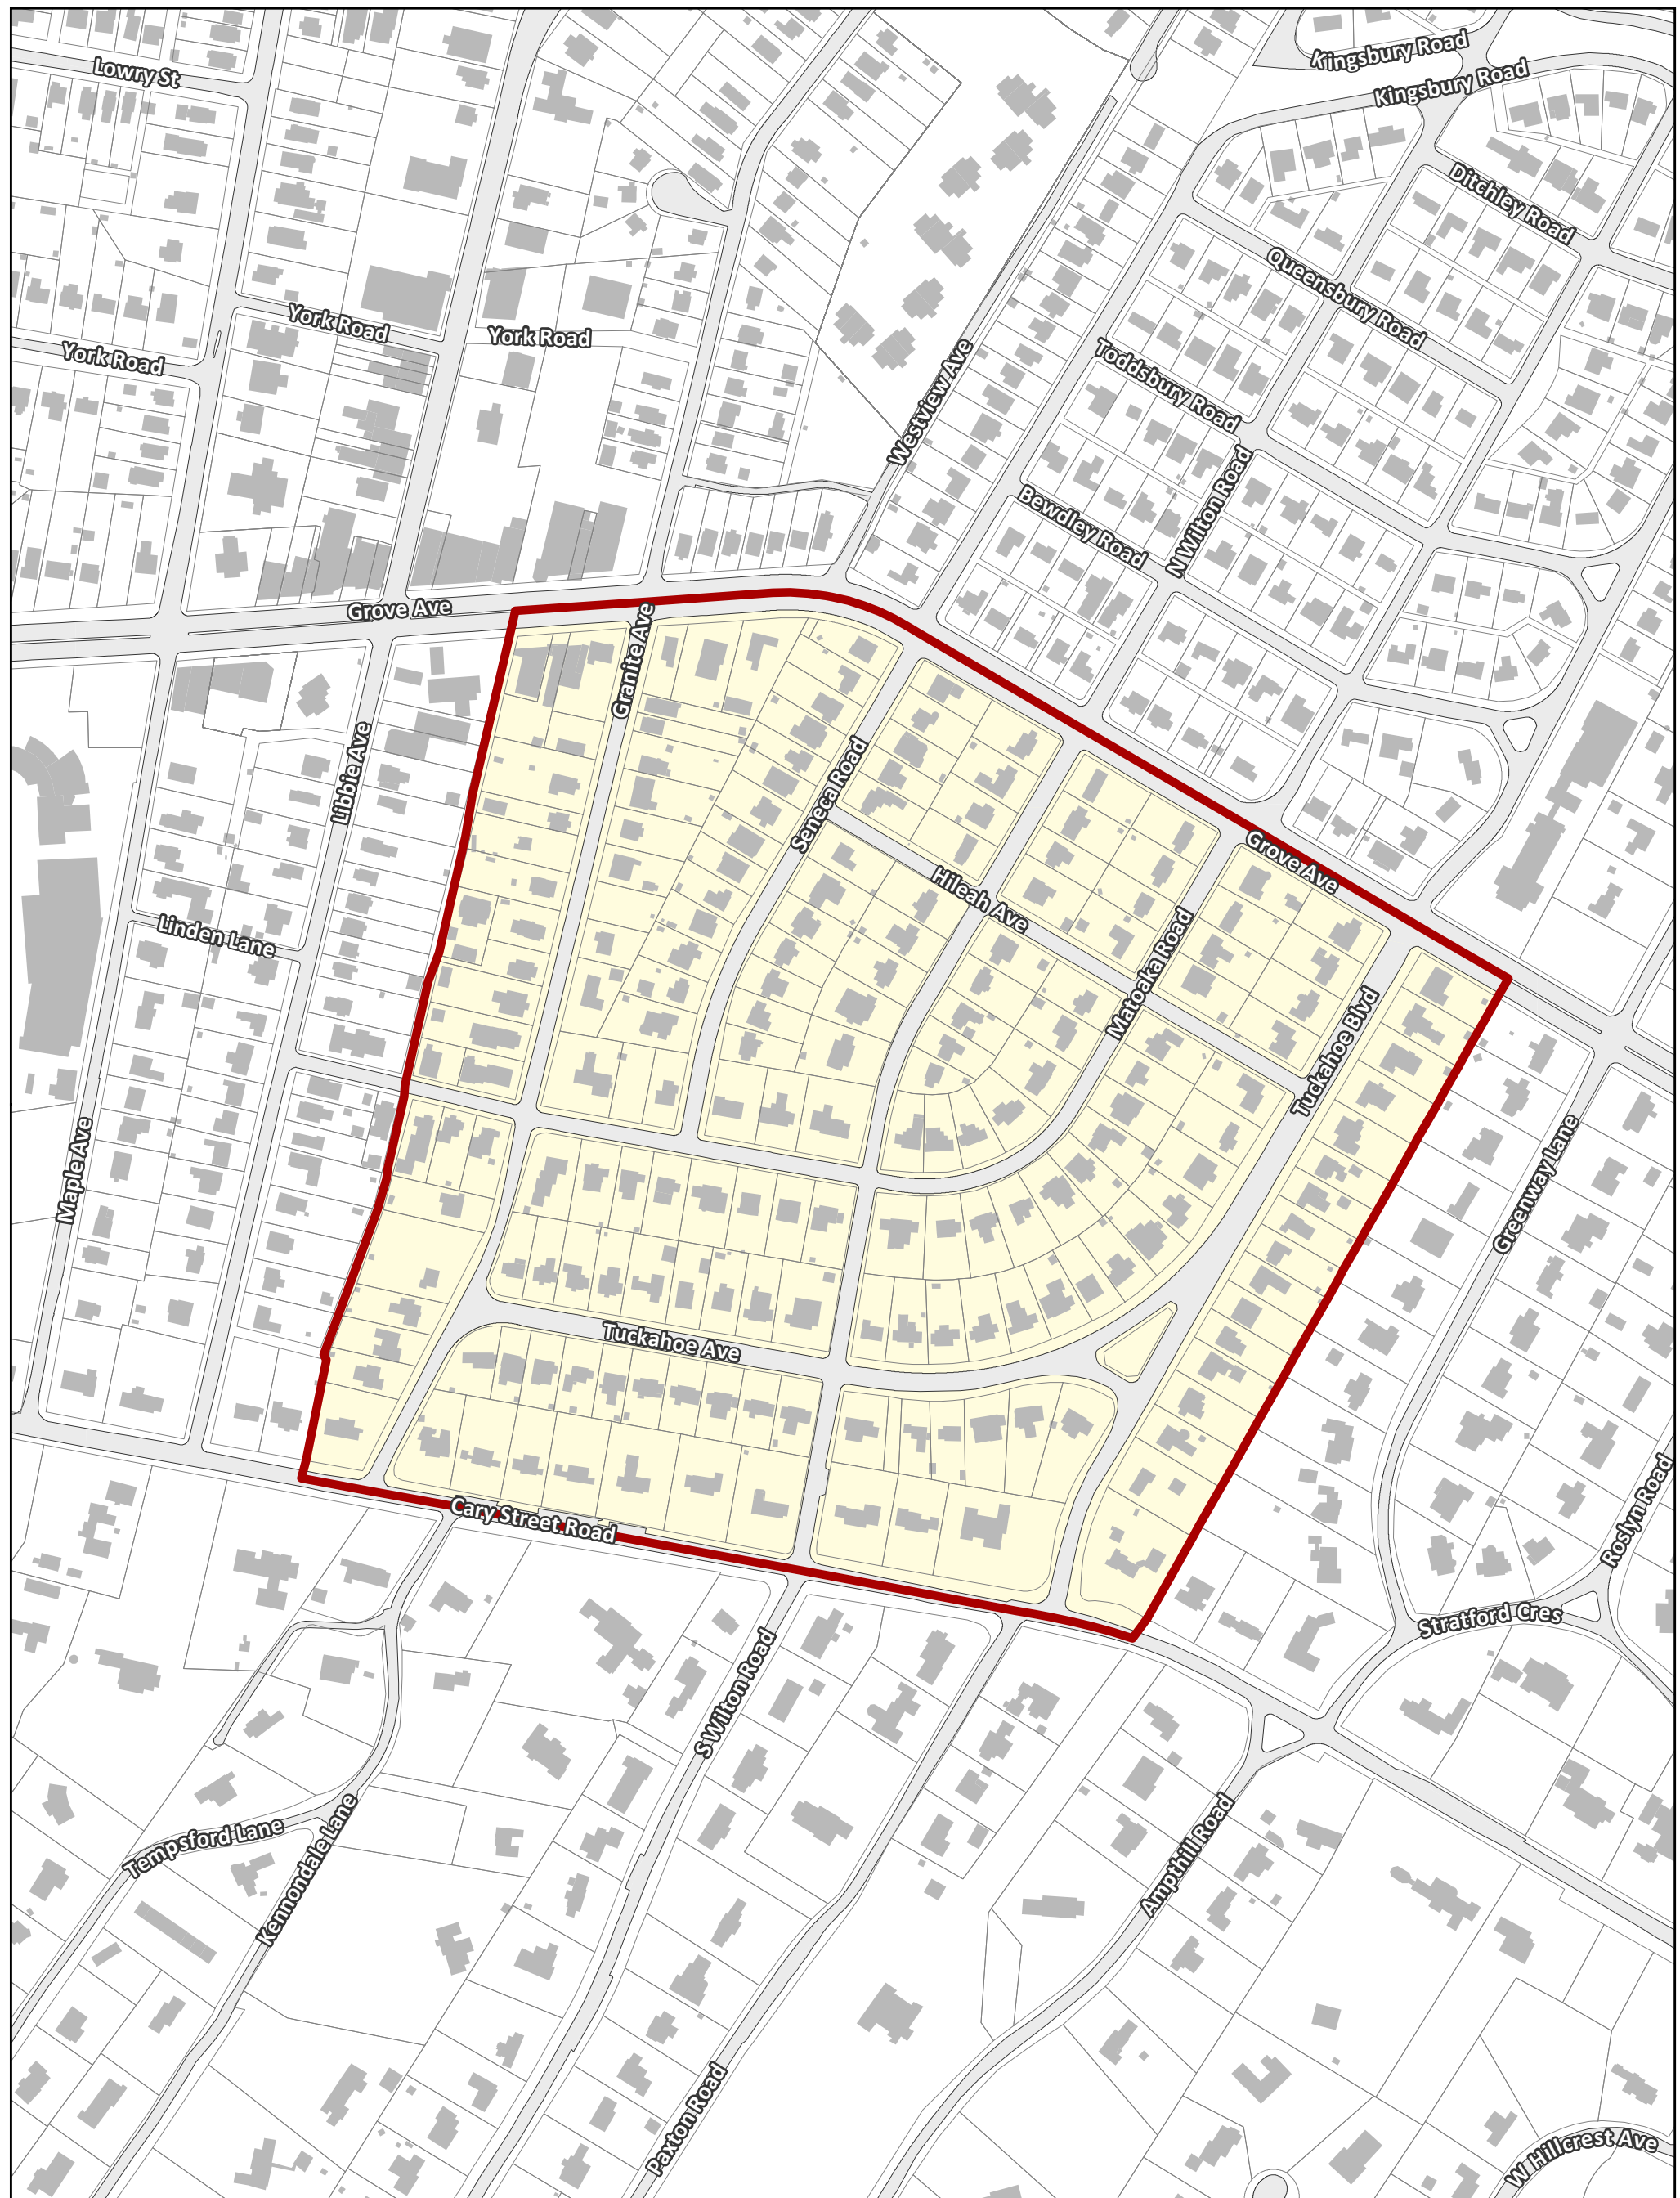

Tuckahoe Terrace Civic Association

City of Richmond, VA

Geographic Information Systems

- Association Boundary
- City Boundary
- Parcels
- Buildings
- Parks & Open Space
- Water

Disclaimer:
The City of Richmond assumes no liability either for any errors, omissions, or inaccuracies in the information provided regardless of the cause of such or for any decision made, action taken, or action not taken by the user in reliance upon any maps or information rovided herein.