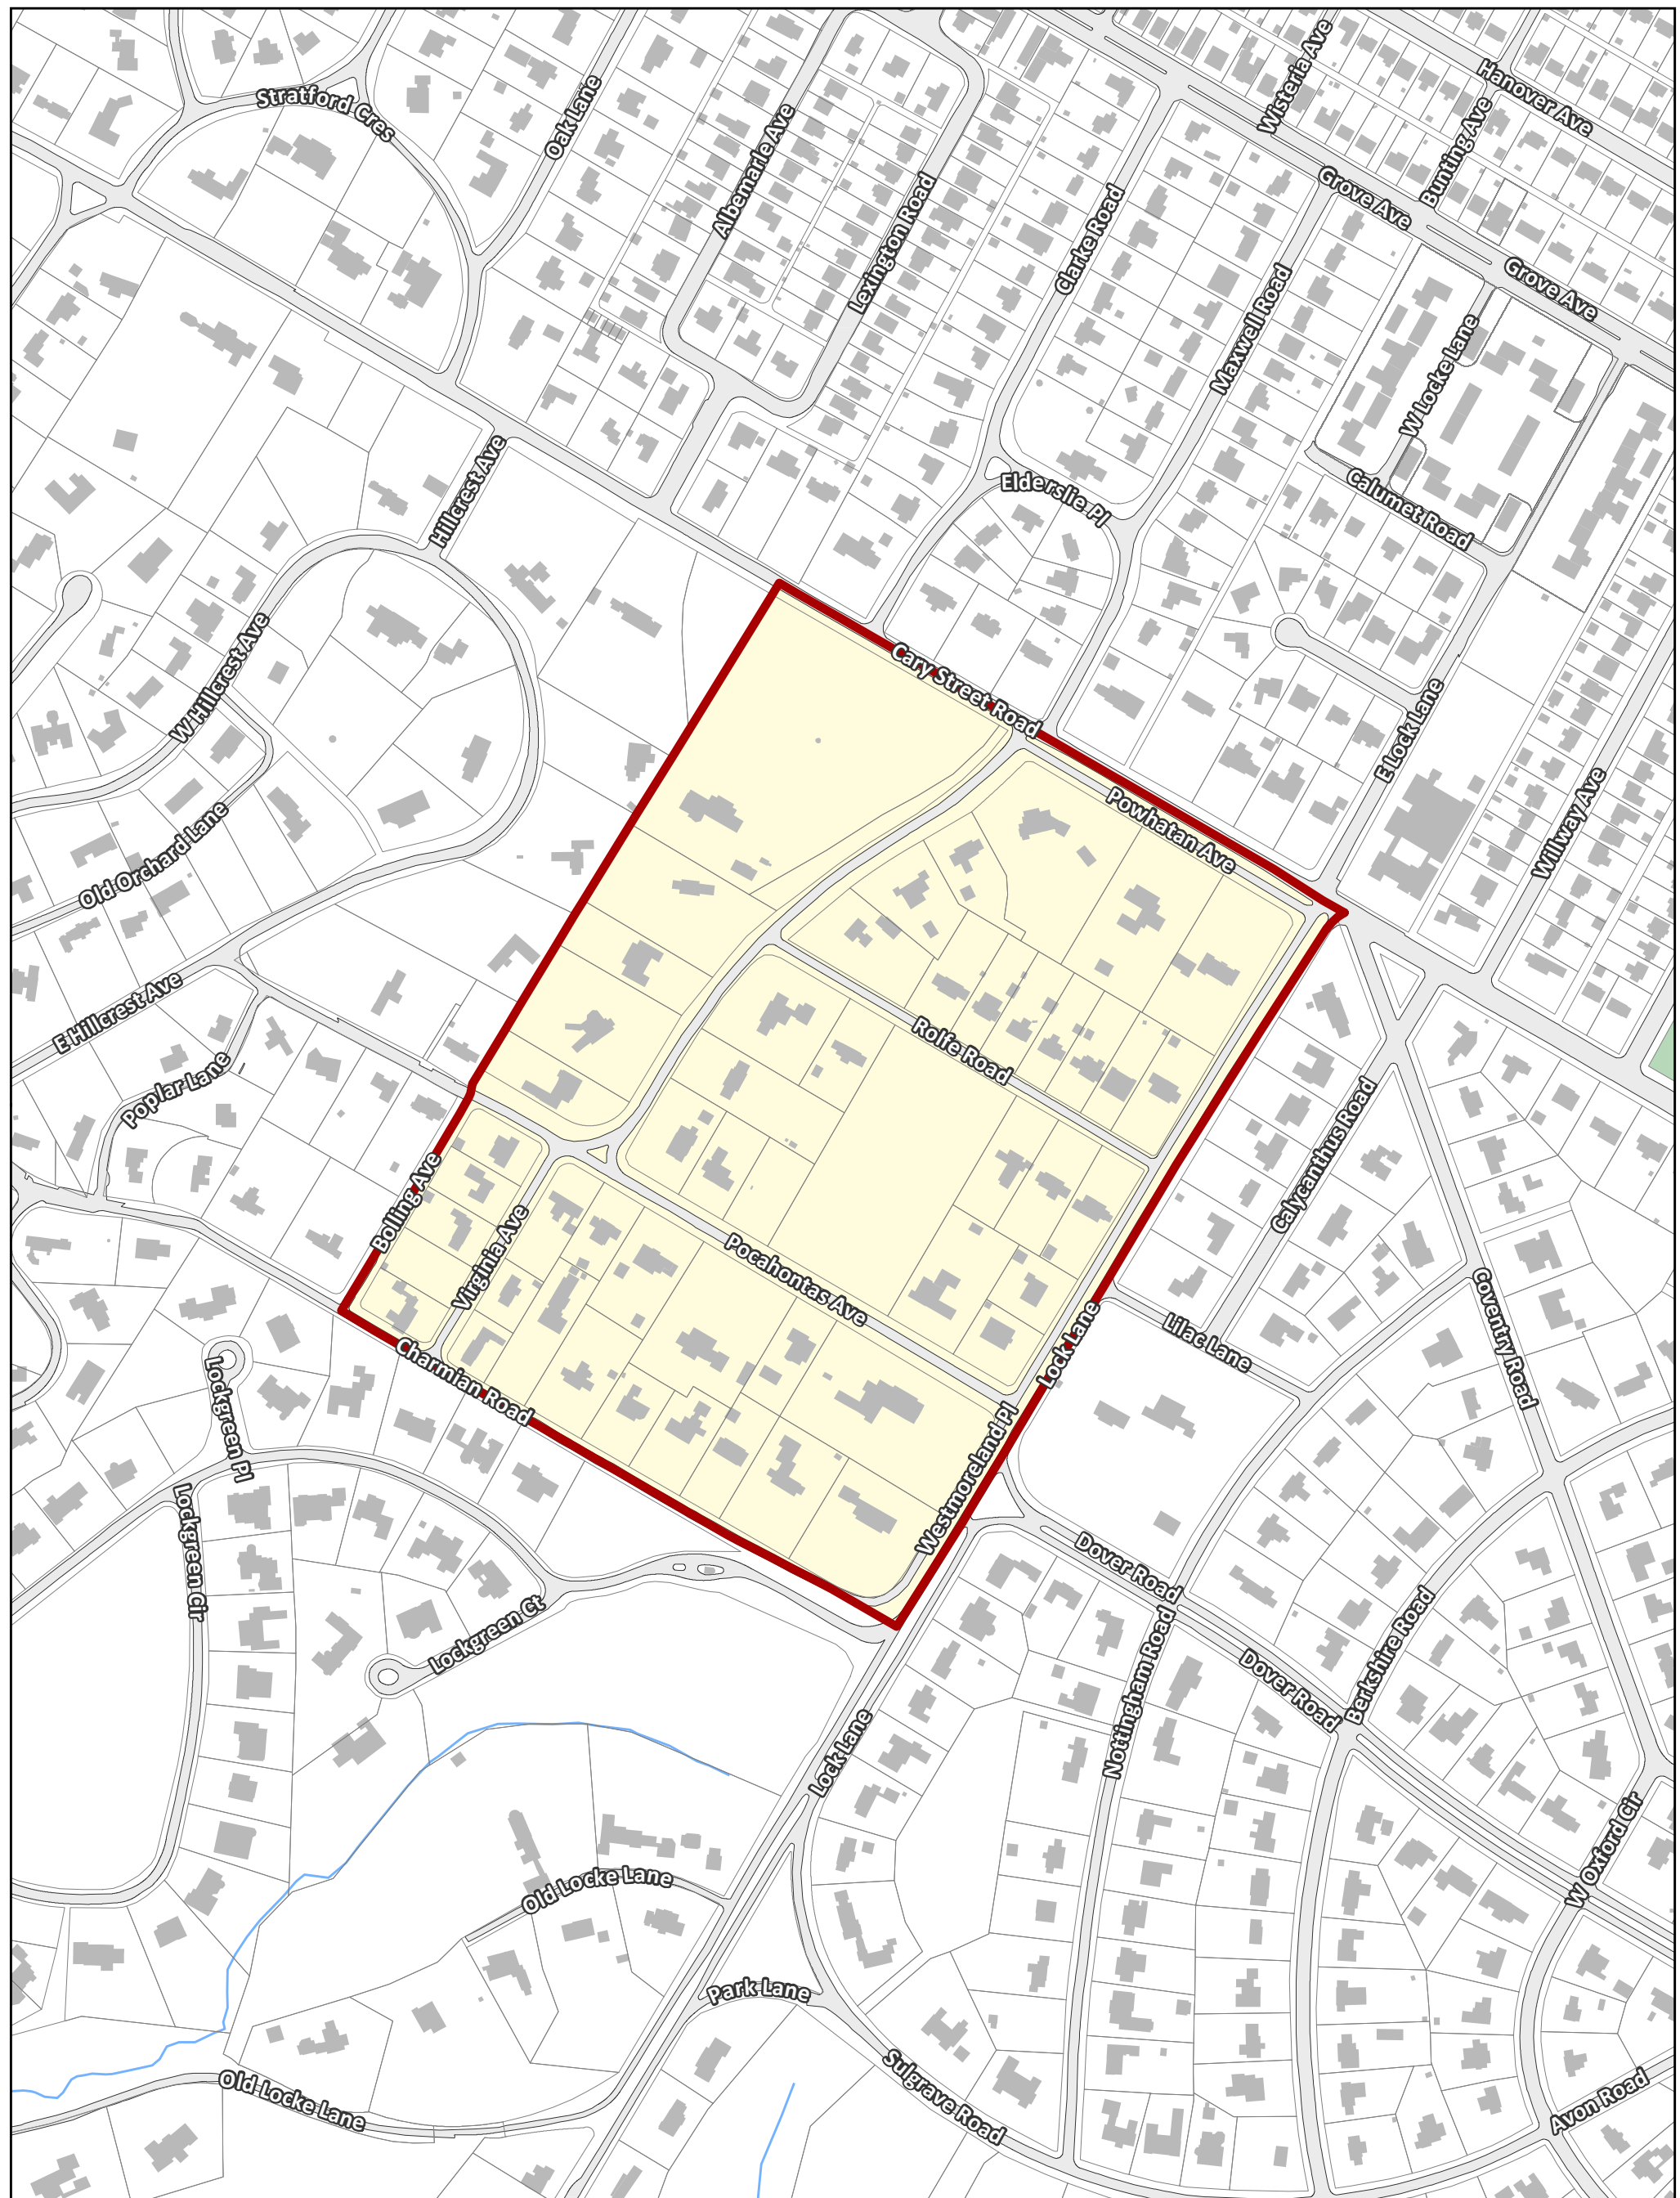

# Westmoreland Place Association

City of Richmond, VA

Geographic Information Systems

- Association Boundary
- City Boundary
- Parcels
- Buildings
- Parks & Open Space
- Water

Disclaimer:  
The City of Richmond assumes no liability either for any errors, omissions, or inaccuracies in the information provided regardless of the cause of such or for any decision made, action taken, or action not taken by the user in reliance upon any maps or information rovided herein.