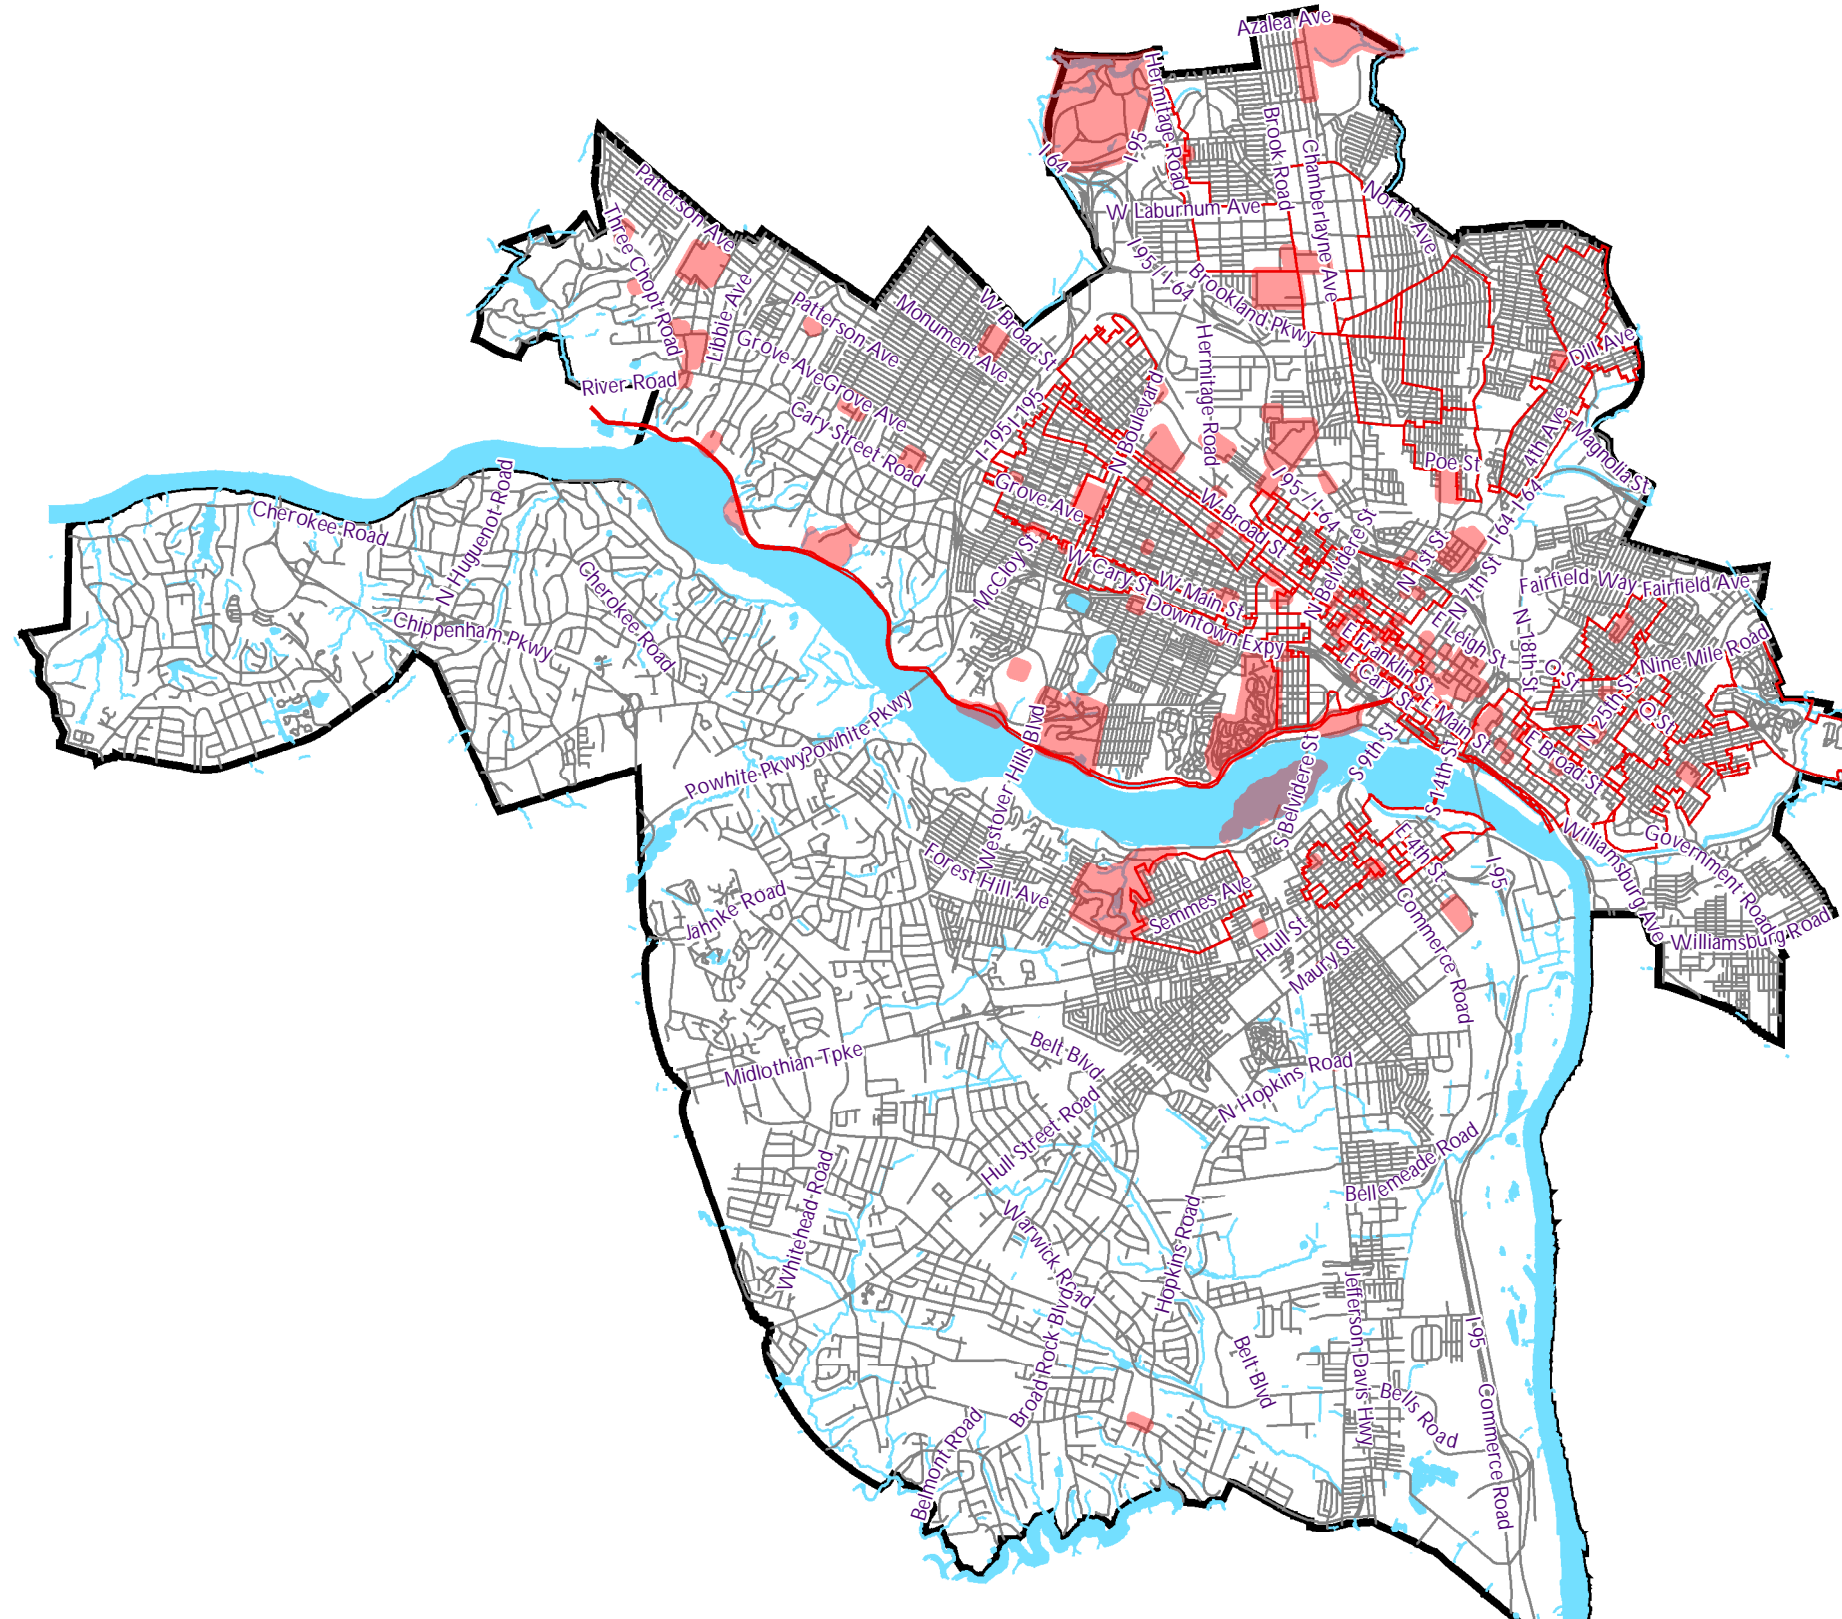

Districts and Properties in Richmond Listed on the Virginia Landmarks Register and National Register of Historic Places

City of Richmond, VA
Geographic Information Systems

Legend

- National Historic Sites
- National Register Historic Districts