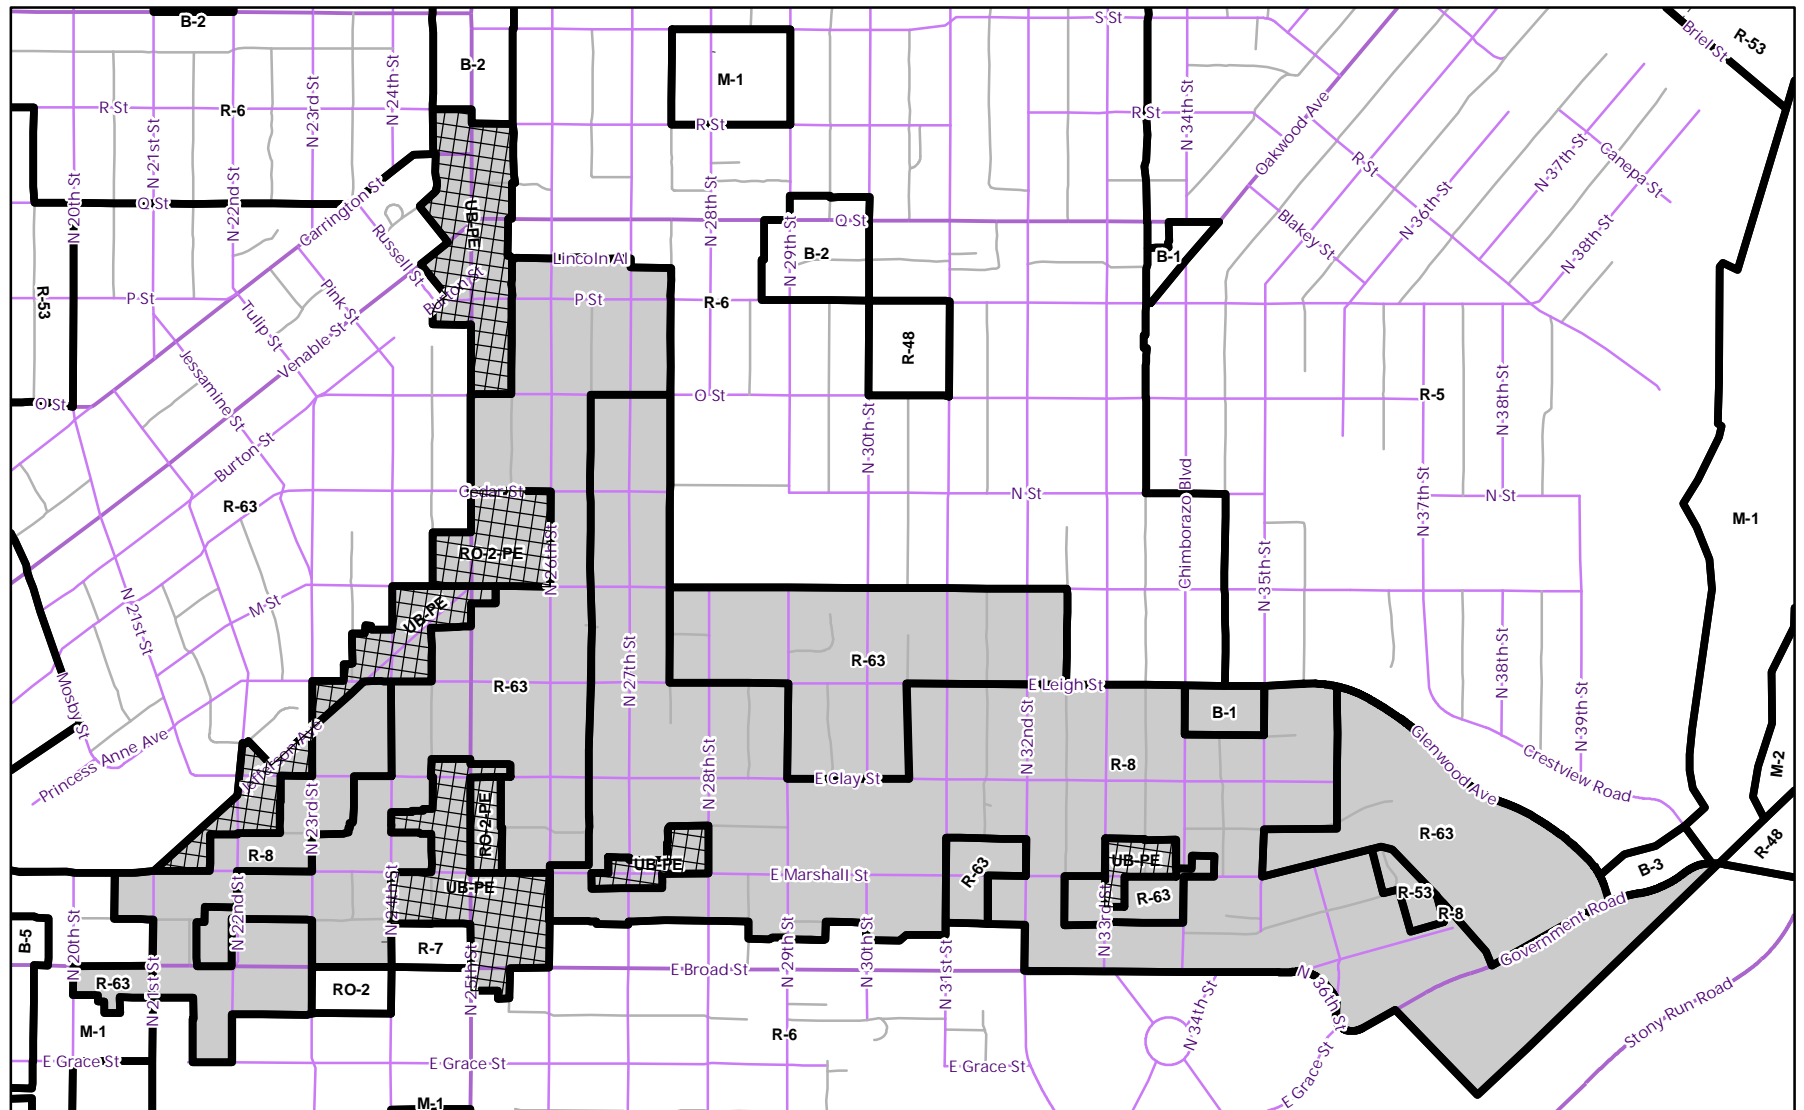

Church Hill Proposed Zoning and Parking Exempt Overlay Districts

Legend
 Proposed_Zoning
 StudyBoundary

Department of Planning and Development Review
 Planning and Preservation Division

March 3, 2010