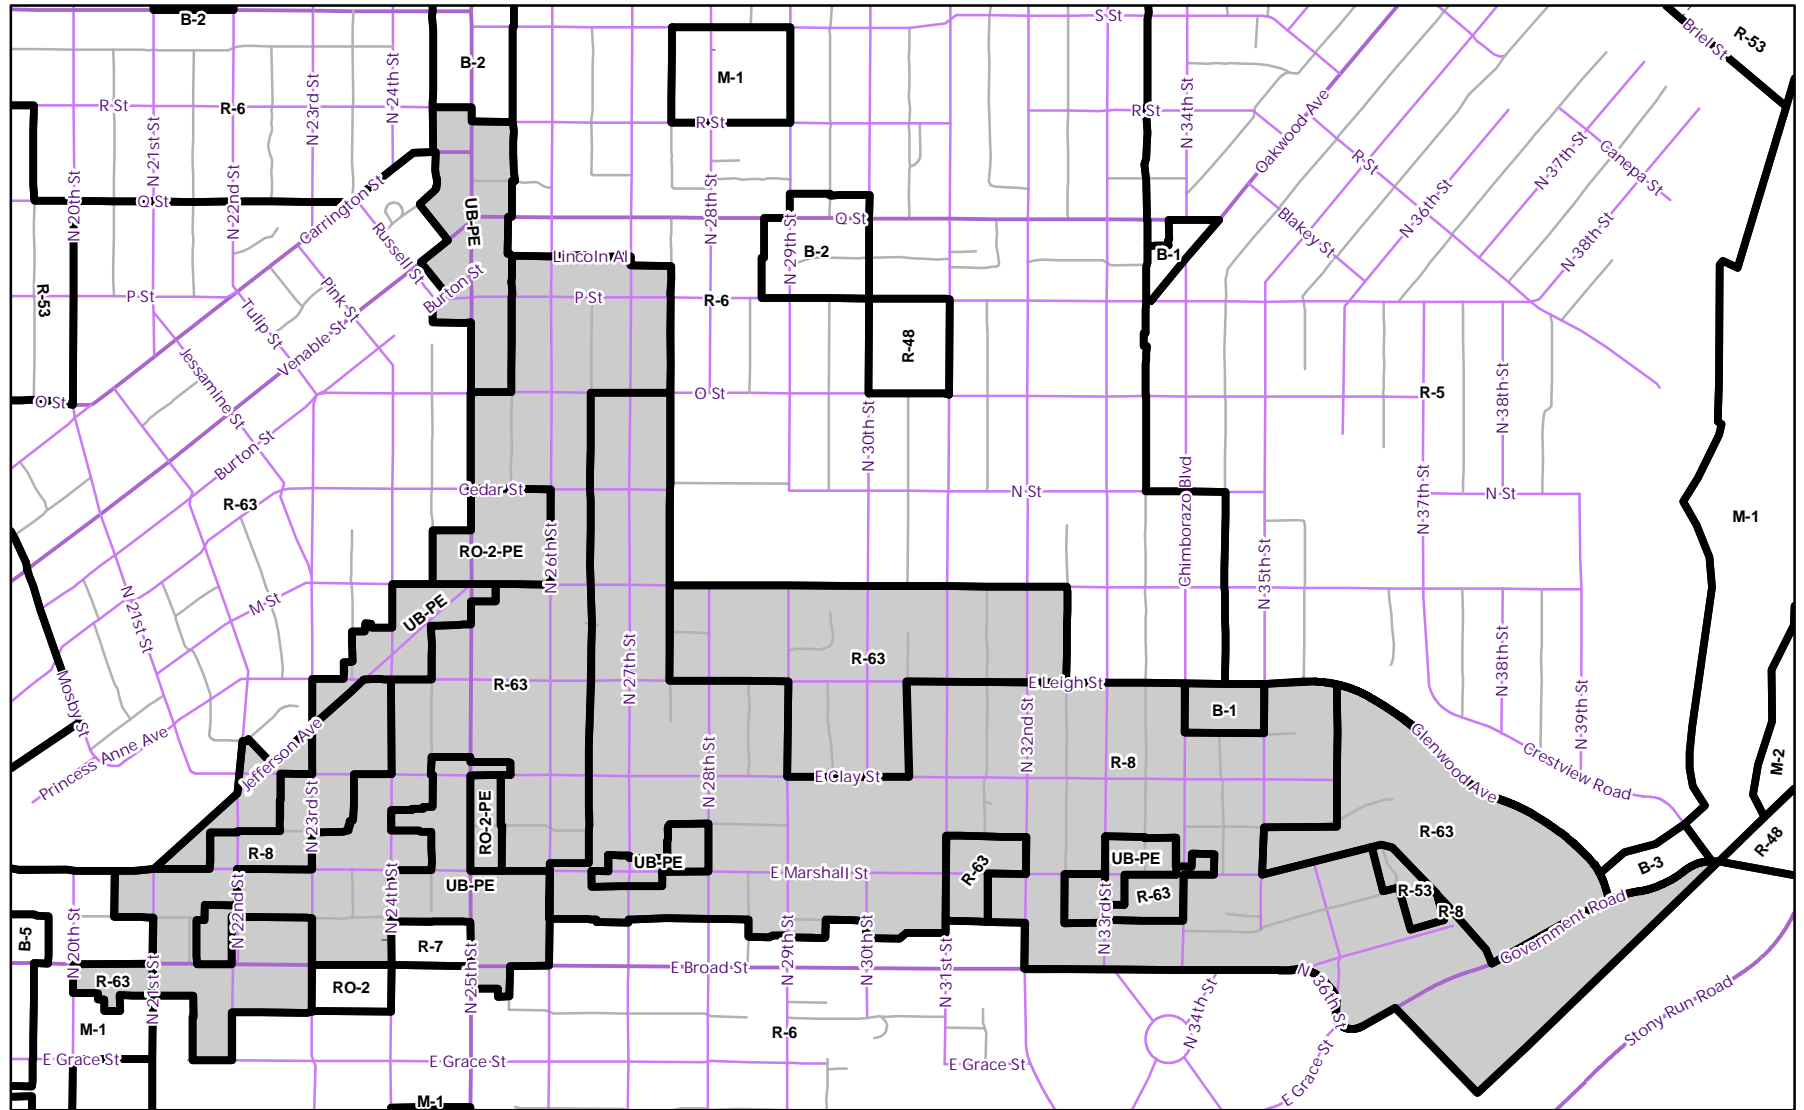

Church Hill Proposed Zoning

Legend
 Proposed_Zoning
 Study_Boundary

Department of Planning and Development Review
 Planning and Preservation Division

March 3, 2010