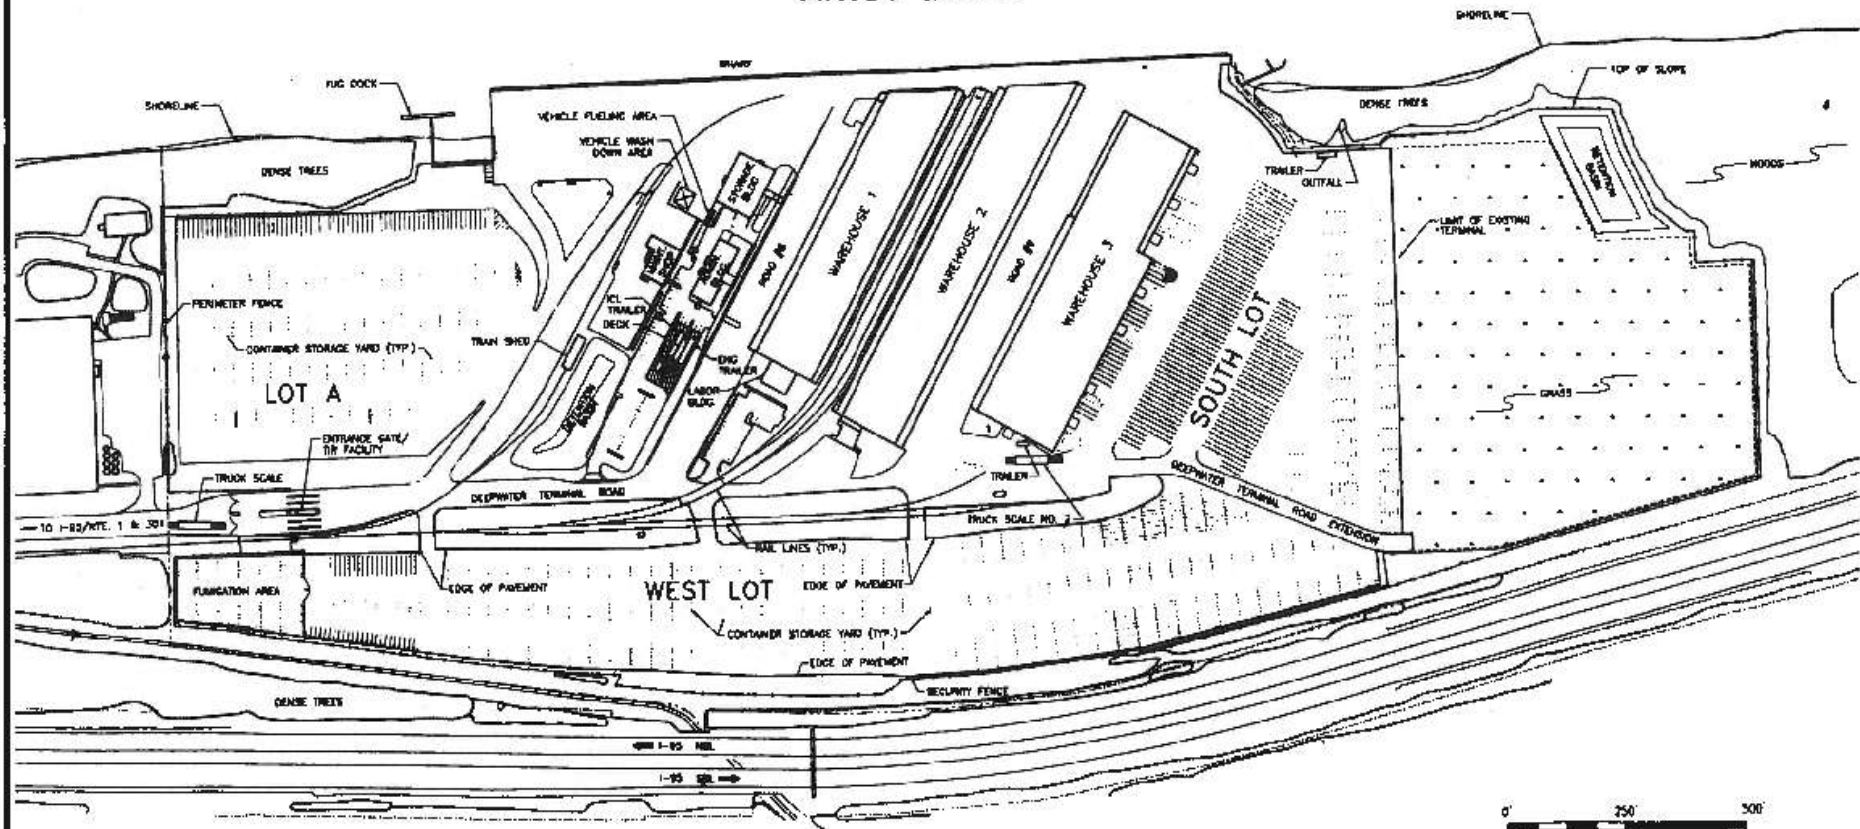

JAMES RIVER

PORT OF RICHMOND  
SITE PLAN